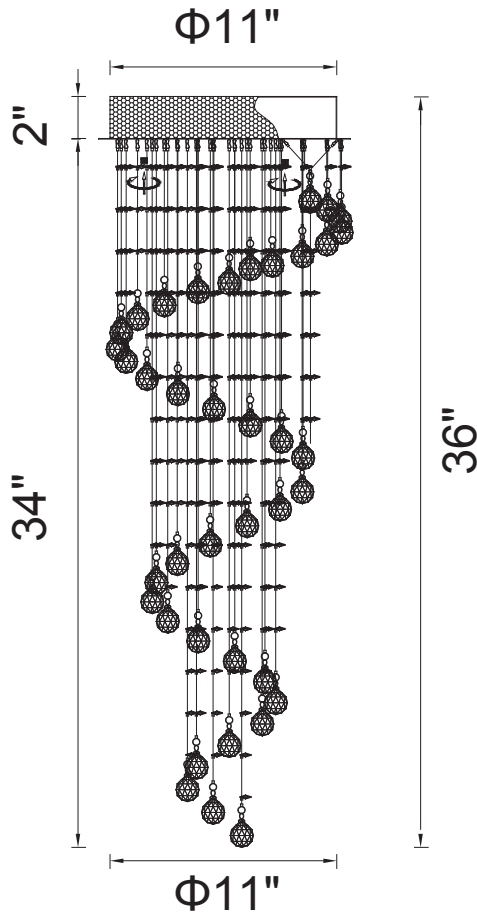

CWI LIGHTING

BRIGHTER LIVING. SIMPLIFIED.

PROJECT: _____

FIXTURE TYPE: _____

LOCATION: _____

CONTACT/PHONE: _____

Item	6603C12C
Collection	SPIRAL
Finish	Chrome
Glass	-----
Crystal	Clear
Input	120V AC,60HZ,AC

Shade	-----
Length/Dia.	11"
Width/Ext.	-----
Height	36"
Maximum	-----
Lumens	-----

Light Source	GU10
Bulb Info.	3x35W
Included	-----
Dimmable	No
Color	-----
Weight	-----