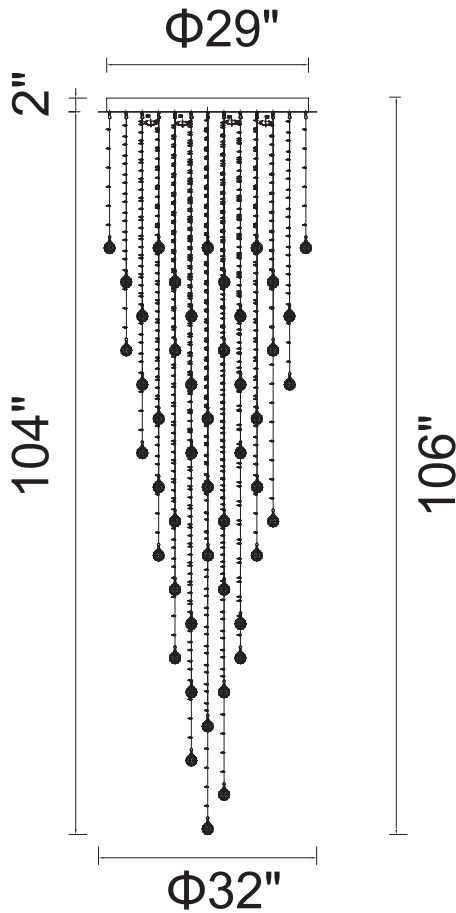

CWI LIGHTING

BRIGHTER LIVING. SIMPLIFIED.

PROJECT: _____

FIXTURE TYPE: _____

LOCATION: _____

CONTACT/PHONE: _____

Item	6601C32C-16
Collection	RAIN DROP
Finish	Chrome
Glass	-----
Crystal	Clear
Input	120V AC,60HZ,AC

Shade	-----
Length/Dia.	32"
Width/Ext.	-----
Height	106"
Maximum	-----
Lumens	-----

Light Source	GU10
Bulb Info.	16×35W
Included	-----
Dimmable	No
Color	-----
Weight	