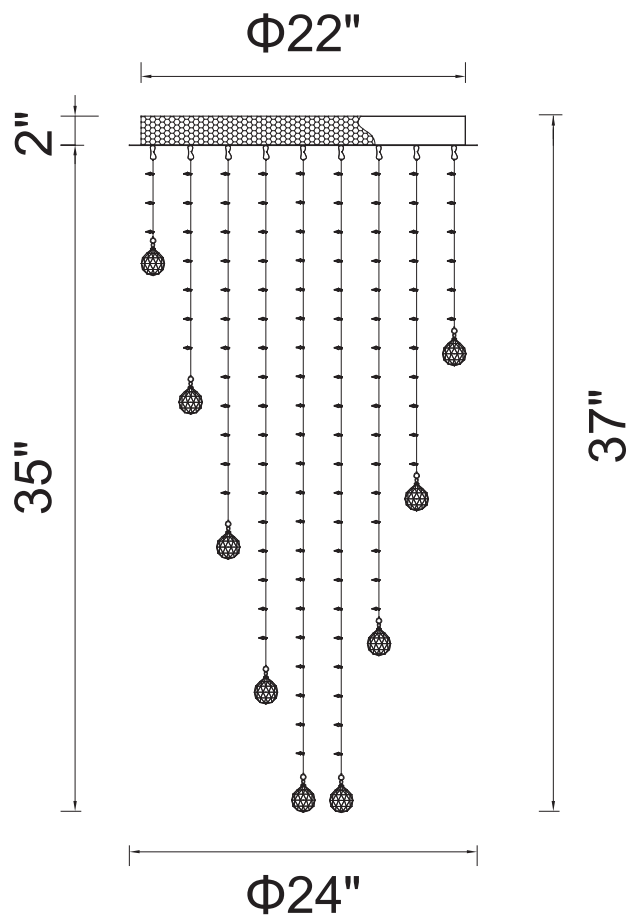

CWI LIGHTING

BRIGHTER LIVING. SIMPLIFIED.

PROJECT: _____

FIXTURE TYPE: _____

LOCATION: _____

CONTACT/PHONE: _____

Item	6601C24C(H35)
Collection	RAIN DROP
Finish	Chrome
Glass	-----
Crystal	Clear
Input	120V AC,60HZ,AC

Shade	-----
Length/Dia.	24"
Width/Ext.	-----
Height	35"
Maximum	-----
Lumens	-----

Light Source	GU10
Bulb Info.	9x35W
Included	-----
Dimmable	No
Color	-----
Weight	