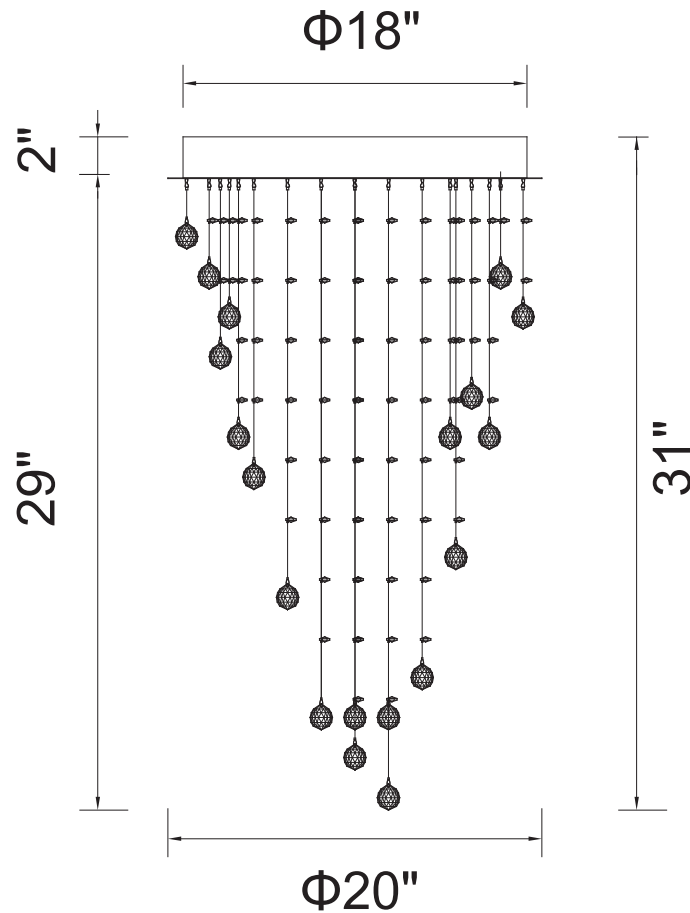

CWI LIGHTING

BRIGHTER LIVING. SIMPLIFIED.

PROJECT: _____

FIXTURE TYPE: _____

LOCATION: _____

CONTACT/PHONE: _____

Item	6601C20C
Collection	RAIN DROP
Finish	Chrome
Glass	-----
Crystal	Clear
Input	120V AC,60HZ,AC

Shade	-----
Length/Dia.	20"
Width/Ext.	-----
Height	31"
Maximum	-----
Lumens	-----

Light Source	GU10
Bulb Info.	7×35W
Included	-----
Dimmable	No
Color	-----
Weight	