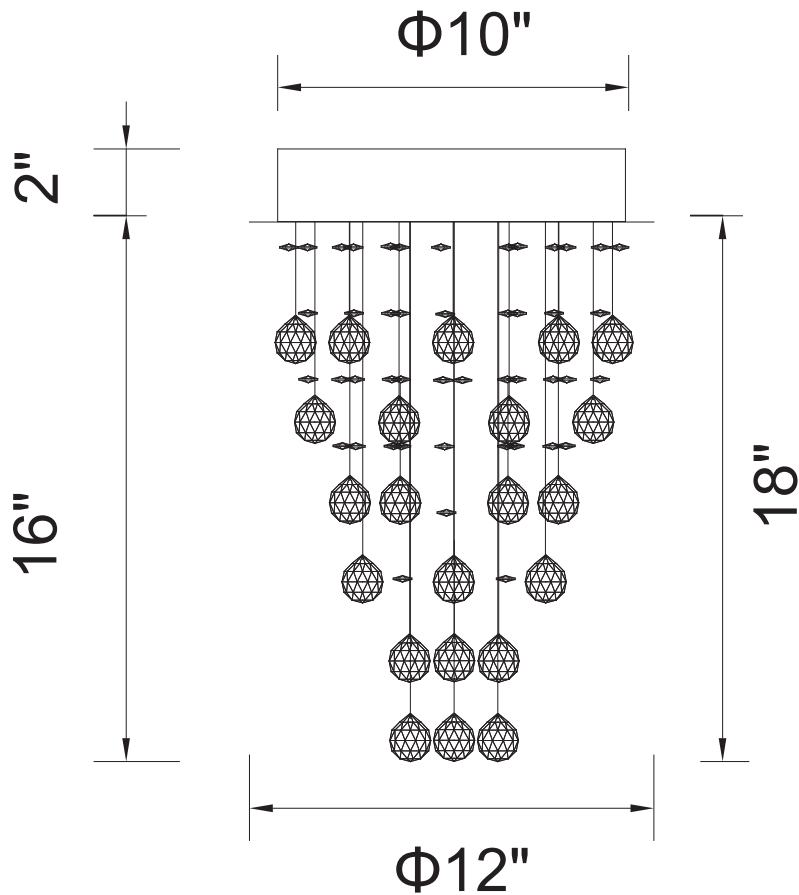

CWI LIGHTING

BRIGHTER LIVING. SIMPLIFIED.

PROJECT: _____

FIXTURE TYPE: _____

LOCATION: _____

CONTACT/PHONE: _____

Item	6601C12C
Collection	RAIN DROP
Finish	Chrome
Glass	-----
Crystal	Clear
Input	120V AC,60HZ,AC

Shade	-----
Length/Dia.	12"
Width/Ext.	-----
Height	18"
Maximum	-----
Lumens	-----

Light Source	GU10
Bulb Info.	3×35W
Included	-----
Dimmable	No
Color	-----
Weight	