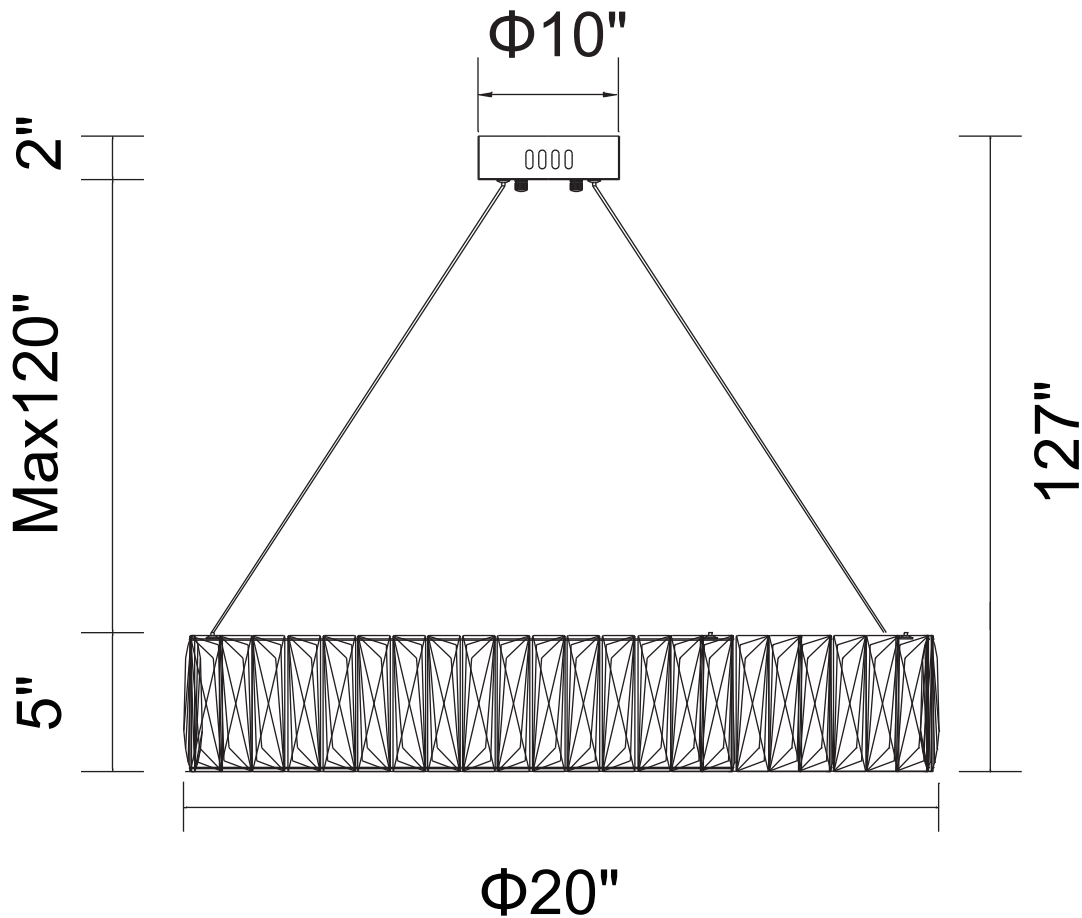

CWI LIGHTING

BRIGHTER LIVING. SIMPLIFIED.

PROJECT: _____

FIXTURE TYPE: _____

LOCATION: _____

CONTACT/PHONE: _____

Item	5704P20-1-601
Collection	JUNO
Finish	Chrome
Glass	-----
Crystal	Clear
Input	120V AC,60HZ,AC

Shade	-----
Length/Dia.	20"
Width/Ext.	-----
Height	5"
Maximum	127"
Lumens	2800

Light Source	LED
Bulb Info.	82W
Included	-----
Dimmable	Yes
Color	4000K
Weight	