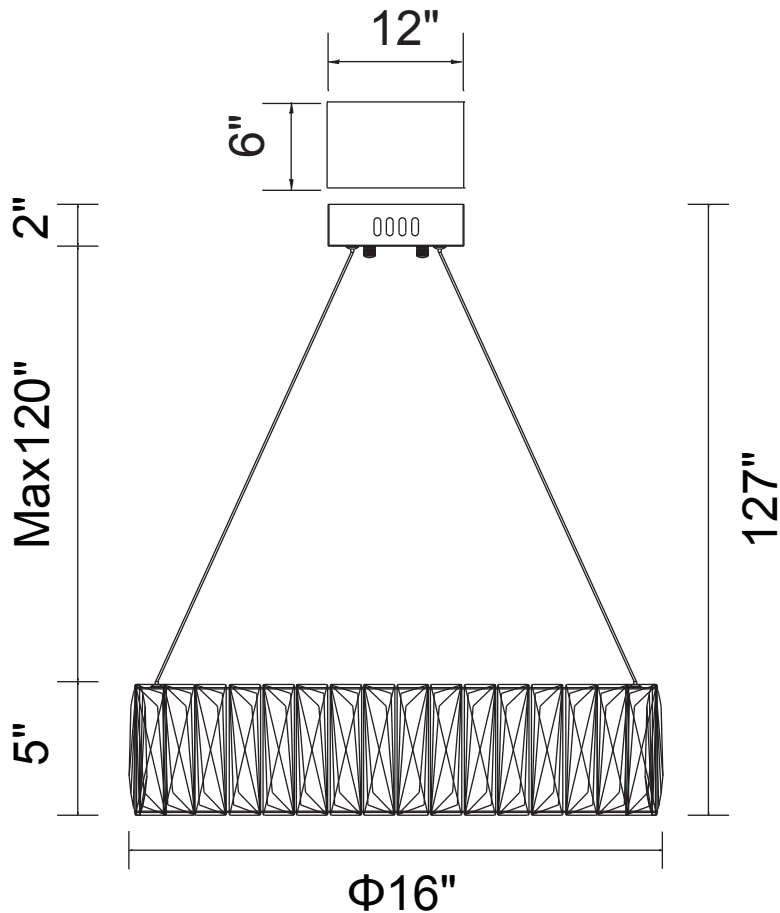

CWI LIGHTING

BRIGHTER LIVING. SIMPLIFIED.

PROJECT: _____

FIXTURE TYPE: _____

LOCATION: _____

CONTACT/PHONE: _____

Item	5704P16-1-601-B
Collection	JUNO
Finish	Chrome
Glass	-----
Crystal	Clear
Input	120V AC,60HZ,AC

Shade	-----
Length/Dia.	16"
Width/Ext.	-----
Height	5"
Maximum	127"
Lumens	1900

Light Source	LED
Bulb Info.	36W
Included	-----
Dimmable	Yes
Color	4000K
Weight	