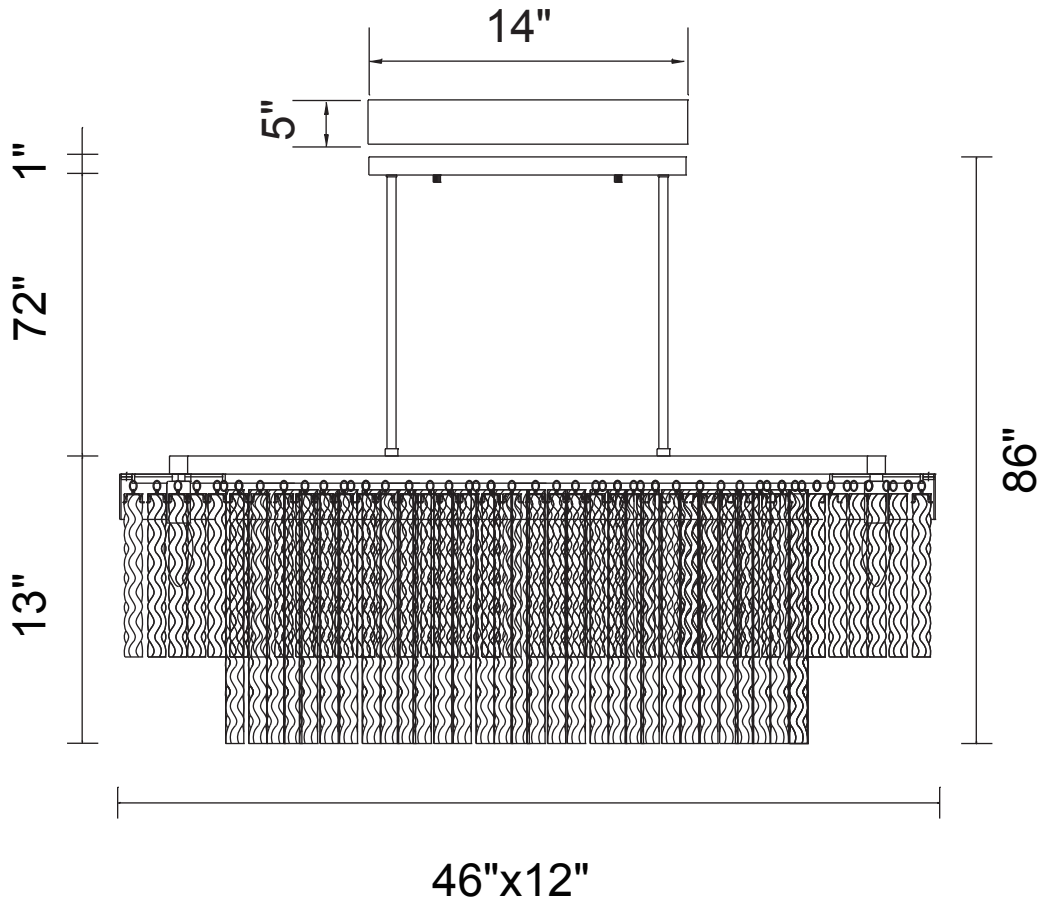

CWI LIGHTING

BRIGHTER LIVING. SIMPLIFIED.

PROJECT: _____
 FIXTURE TYPE: _____
 LOCATION: _____
 CONTACT/PHONE: _____

Item	5695P46-10 -601-RC
Collection	CARLOTTA
Finish	Chrome
Glass	Clear
Crystal	-----
Input	120V AC,60HZ,AC

Shade	-----
Length/Dia.	46"
Width/Ext.	12"
Height	13"
Maximum	86"
Lumens	-----

Light Source	E12
Bulb Info.	10x60W
Included	-----
Dimmable	No
Color	-----
Weight	