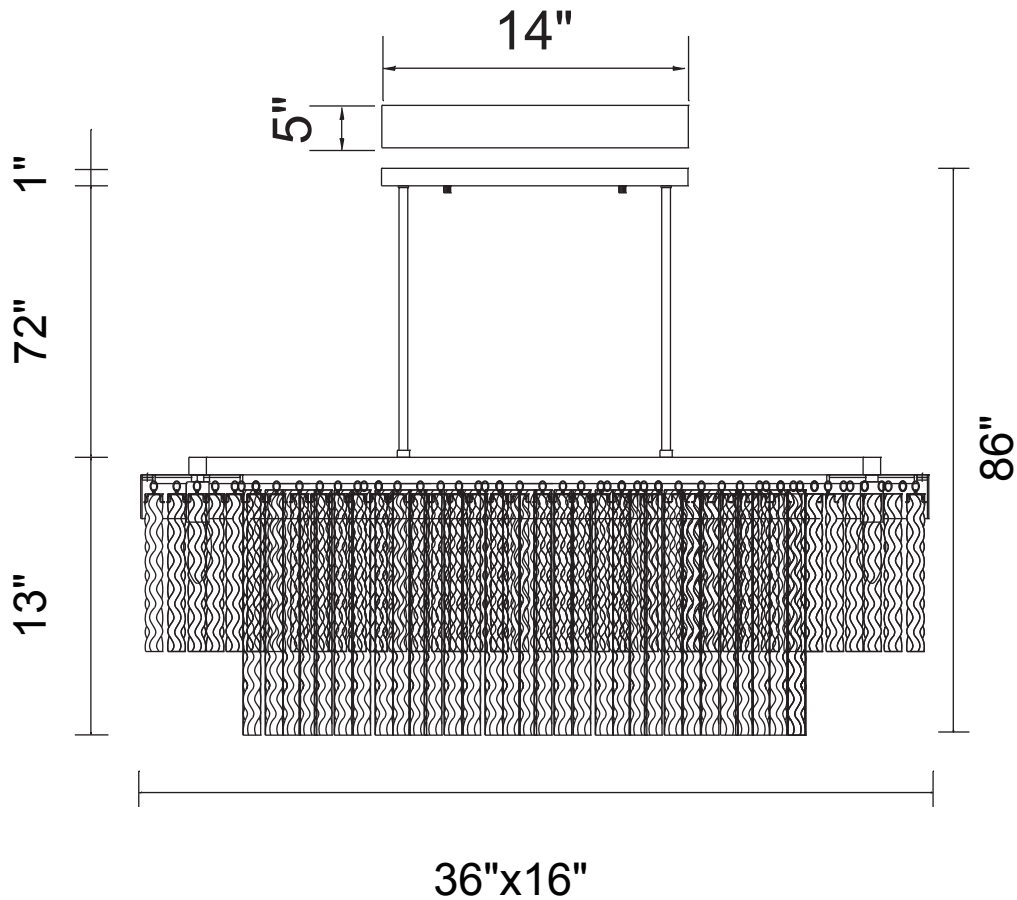

CWI LIGHTING

BRIGHTER LIVING. SIMPLIFIED.

PROJECT: _____

FIXTURE TYPE: _____

LOCATION: _____

CONTACT/PHONE: _____

Item	5695P36-8 -601-O
Collection	CARLOTTA
Finish	Chrome
Glass	Clear
Crystal	-----
Input	120V AC,60HZ,AC

Shade	-----
Length/Dia.	36"
Width/Ext.	16"
Height	13"
Maximum	86"
Lumens	-----

Light Source	E12
Bulb Info.	8x60W
Included	-----
Dimmable	No
Color	-----
Weight	