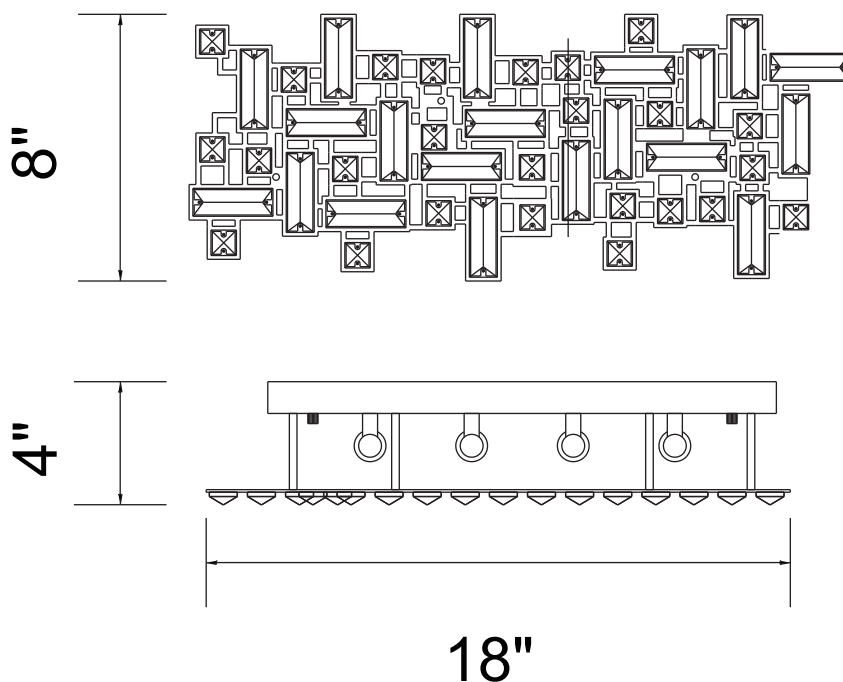

# CWI LIGHTING

BRIGHTER LIVING. SIMPLIFIED.

PROJECT: \_\_\_\_\_  
 FIXTURE TYPE: \_\_\_\_\_  
 LOCATION: \_\_\_\_\_  
 CONTACT/PHONE: \_\_\_\_\_

Item	5689W18-4-601
Collection	ARLEY
Finish	Chrome
Glass	-----
Crystal	Clear
Input	120V AC,60HZ,AC

Shade	-----
Length/Dia.	18"
Width/Ext.	4"
Height	8"
Maximum	8"
Lumens	-----

Light Source	G9
Bulb Info.	4x40W
Included	-----
Dimmable	No
Color	-----
Weight	