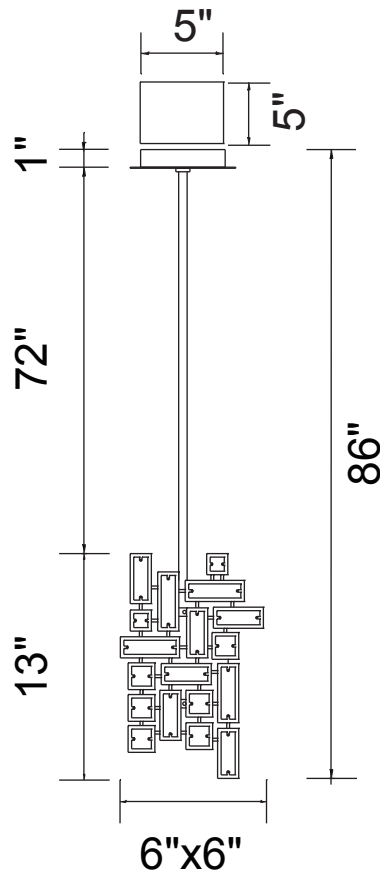

# CWI LIGHTING

BRIGHTER LIVING. SIMPLIFIED.

PROJECT: \_\_\_\_\_

FIXTURE TYPE: \_\_\_\_\_

LOCATION: \_\_\_\_\_

CONTACT/PHONE: \_\_\_\_\_

Item	5689P6-1-S-601
Collection	ARLEY
Finish	Chrome
Glass	-----
Crystal	Clear
Input	120V AC,60HZ,AC

Shade	-----
Length/Dia.	6"
Width/Ext.	6"
Height	13"
Maximum	86"
Lumens	-----

Light Source	E26
Bulb Info.	1×60W
Included	-----
Dimmable	No
Color	-----
Weight	