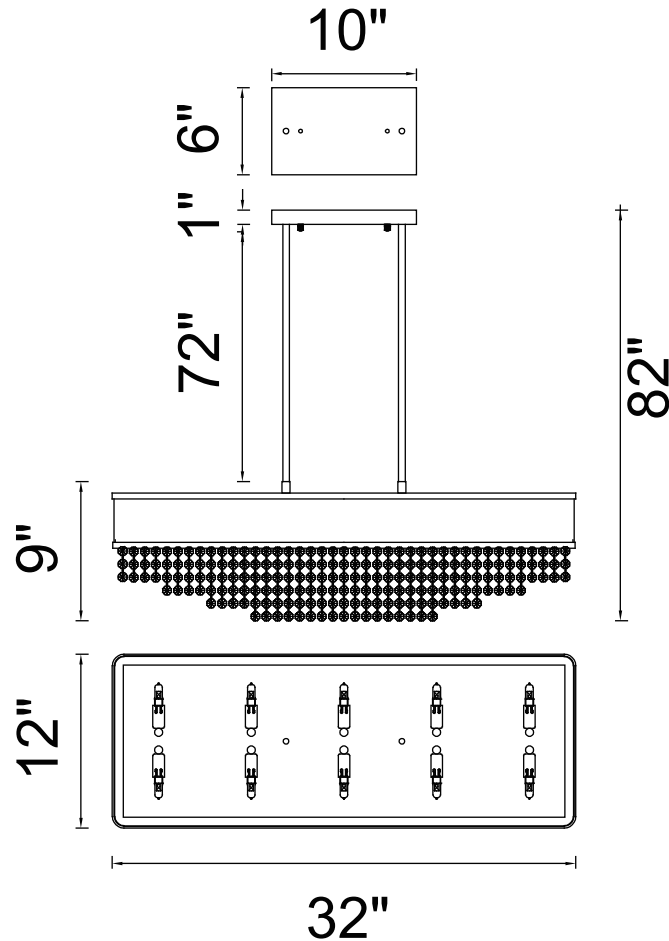

CWI LIGHTING

BRIGHTER LIVING. SIMPLIFIED.

PROJECT: _____

FIXTURE TYPE: _____

LOCATION: _____

CONTACT/PHONE: _____

Item	5687P32-20-101
Collection	MEDINA
Finish	Black
Glass	-----
Crystal	Clear+Amber Alternating
Input	120V AC,60HZ,AC

Shade	-----
Length/Dia.	32"
Width/Ext.	12"
Height	9"
Maximum	82"
Lumens	-----

Light Source	G9
Bulb Info.	10×40W
Included	-----
Dimmable	No
Color	-----
Weight	