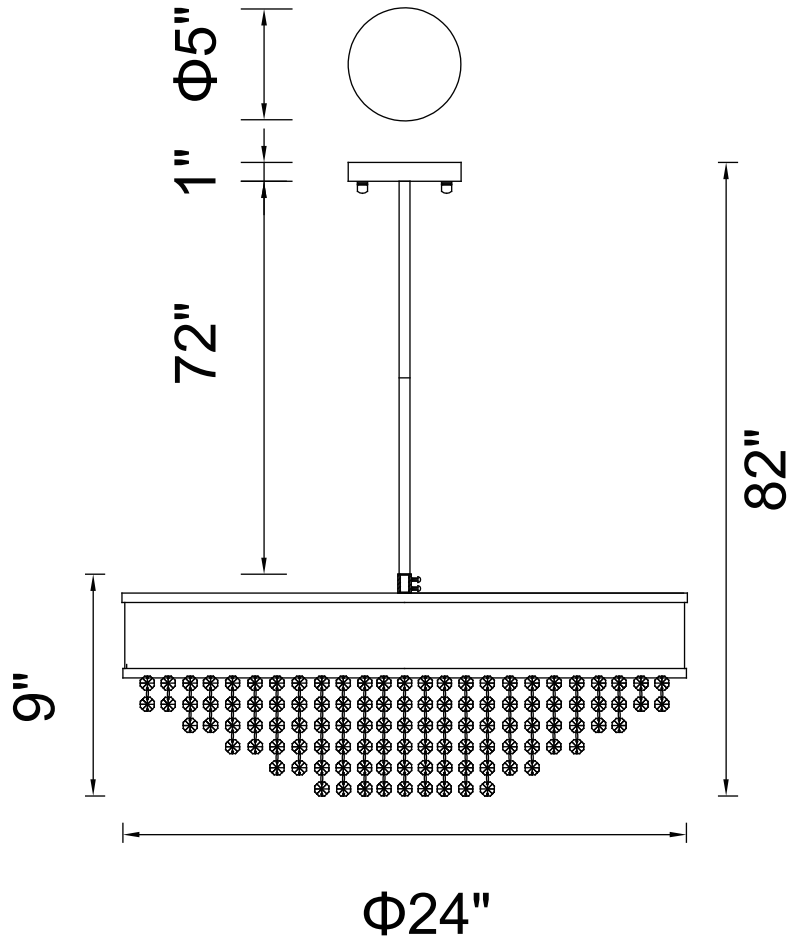

CWI LIGHTING

BRIGHTER LIVING. SIMPLIFIED.

PROJECT: _____

FIXTURE TYPE: _____

LOCATION: _____

CONTACT/PHONE: _____

Item	5687P24-16-101
Collection	MEDINA
Finish	Black
Glass	-----
Crystal	Clear+Amber Alternating
Input	120V AC,60HZ,AC

Shade	-----
Length/Dia.	24"
Width/Ext.	-----
Height	9"
Maximum	82"
Lumens	-----

Light Source	G9
Bulb Info.	16x40W
Included	-----
Dimmable	No
Color	-----
Weight	