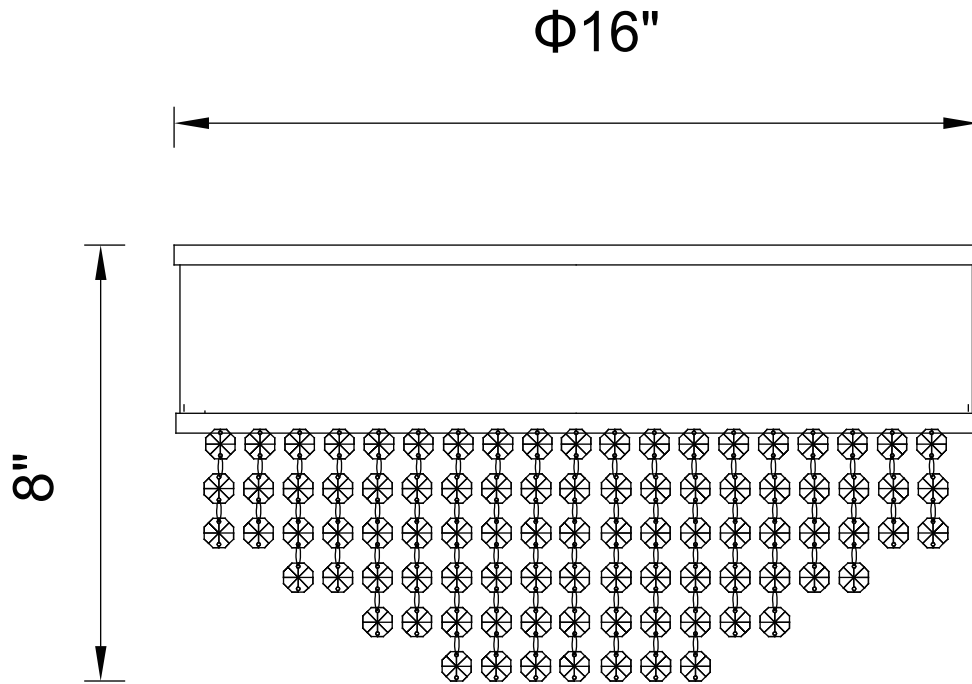

CWI LIGHTING

BRIGHTER LIVING. SIMPLIFIED.

PROJECT: _____

FIXTURE TYPE: _____

LOCATION: _____

CONTACT/PHONE: _____

Item	5687C16-11-101
Collection	MEDINA
Finish	Black
Glass	-----
Crystal	Clear+Amber Alternating
Input	120V AC,60HZ,AC

Shade	-----
Length/Dia.	16"
Width/Ext.	-----
Height	8"
Maximum	8"
Lumens	-----

Light Source	G9
Bulb Info.	7×40W
Included	-----
Dimmable	No
Color	-----
Weight	