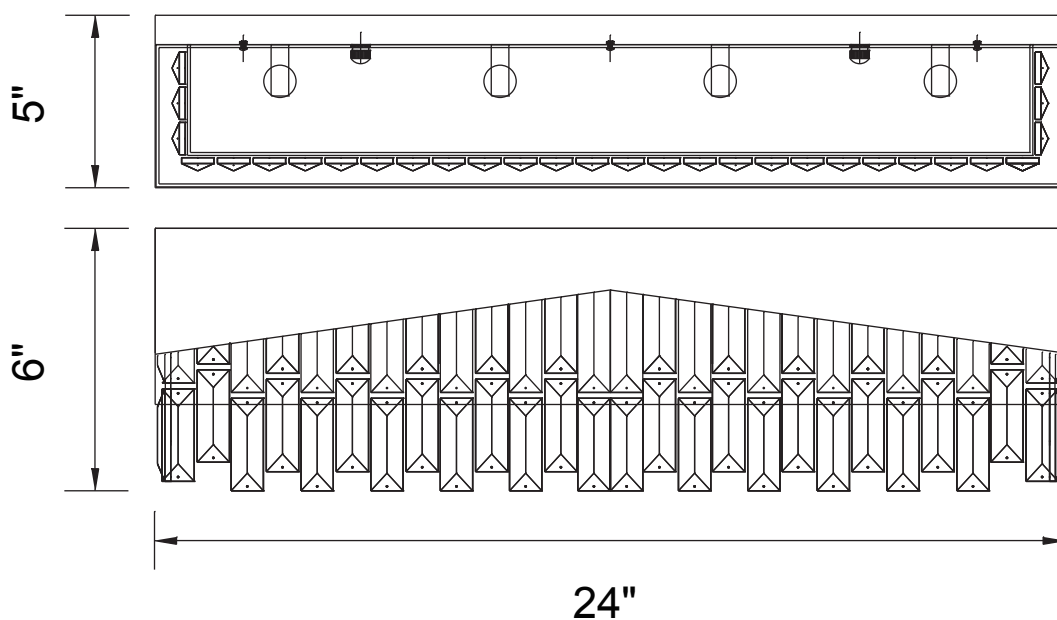

# CWI LIGHTING

BRIGHTER LIVING. SIMPLIFIED.

PROJECT: \_\_\_\_\_  
 FIXTURE TYPE: \_\_\_\_\_  
 LOCATION: \_\_\_\_\_  
 CONTACT/PHONE: \_\_\_\_\_

Item	5674W24C-W
Collection	HAVELY
Finish	Chrome
Glass	-----
Crystal	Clear
Input	120V AC,60HZ,AC

Shade	-----
Length/Dia.	24"
Width/Ext.	5"
Height	6"
Maximum	6"
Lumens	-----

Light Source	G9
Bulb Info.	4x40W
Included	-----
Dimmable	No
Color	-----
Weight	