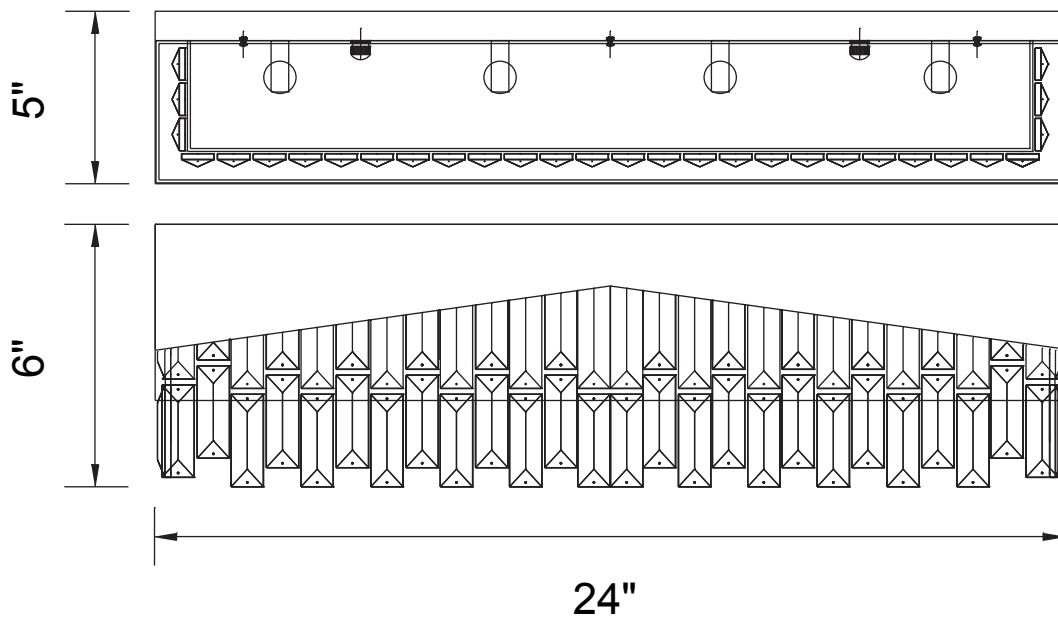

CWI LIGHTING

BRIGHTER LIVING. SIMPLIFIED.

PROJECT: _____

FIXTURE TYPE: _____

LOCATION: _____

CONTACT/PHONE: _____

Item	5674W24C-B
Collection	HAVELY
Finish	Chrome
Glass	-----
Crystal	Clear
Input	120V AC,60HZ,AC

Shade	-----
Length/Dia.	24"
Width/Ext.	5"
Height	6"
Maximum	6"
Lumens	-----

Light Source	G9
Bulb Info.	4x40W
Included	-----
Dimmable	No
Color	-----
Weight	