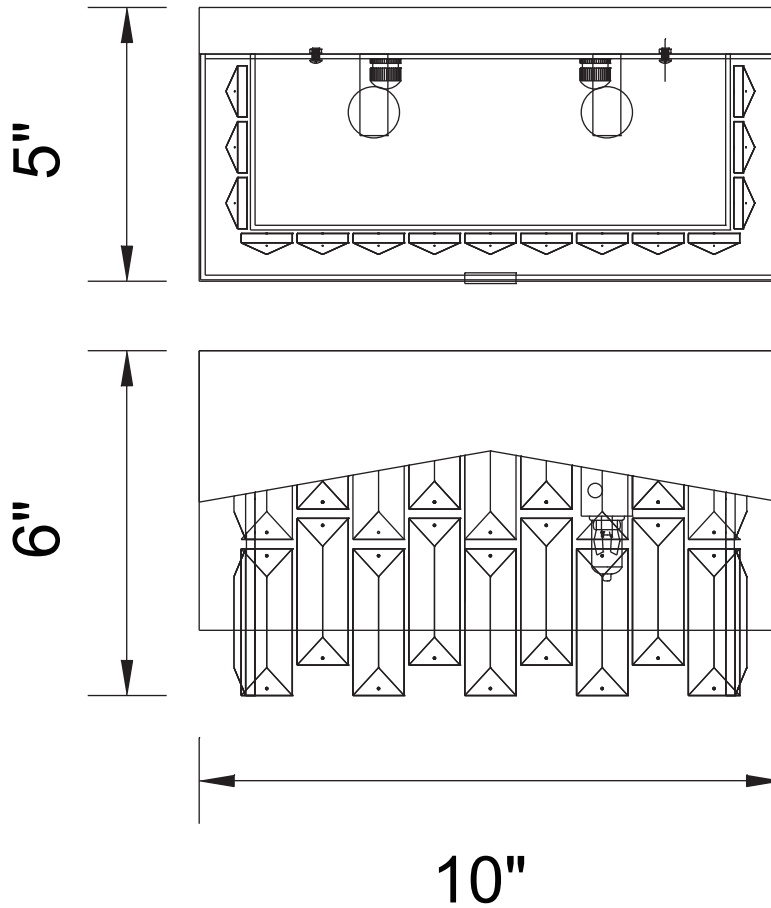

CWI LIGHTING

BRIGHTER LIVING. SIMPLIFIED.

PROJECT: _____

FIXTURE TYPE: _____

LOCATION: _____

CONTACT/PHONE: _____

| | |
|------------|-----------------|
| Item | 5674W10C-B |
| Collection | HAVELY |
| Finish | Chrome |
| Glass | ----- |
| Crystal | Clear |
| Input | 120V AC,60HZ,AC |

| | |
|-------------|-------|
| Shade | ----- |
| Length/Dia. | 10" |
| Width/Ext. | 5" |
| Height | 6" |
| Maximum | 6" |
| Lumens | ----- |

| | |
|--------------|-------|
| Light Source | G9 |
| Bulb Info. | 2×40W |
| Included | ----- |
| Dimmable | No |
| Color | ----- |
| Weight | |