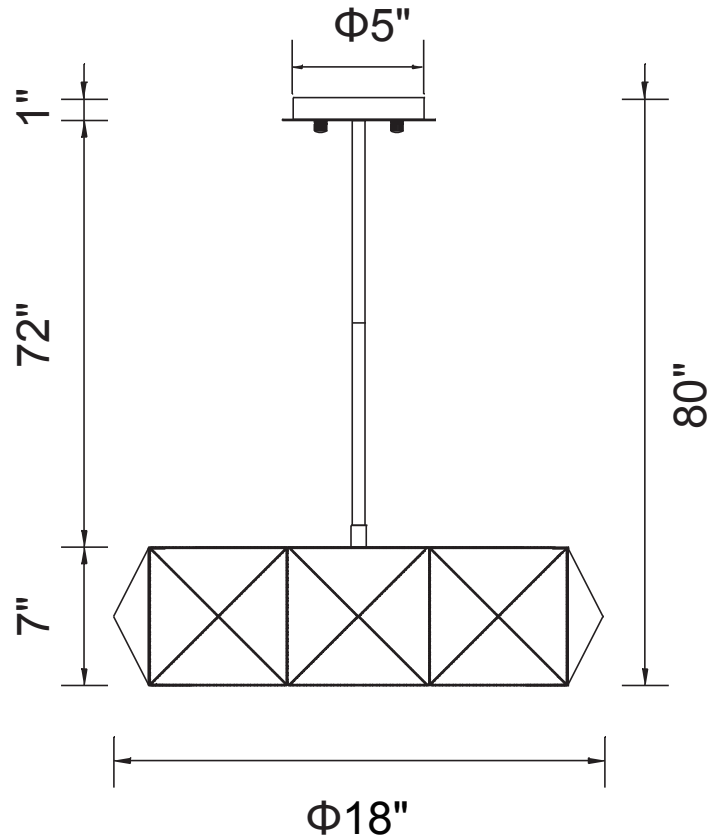

CWI LIGHTING

BRIGHTER LIVING. SIMPLIFIED.

PROJECT: _____

FIXTURE TYPE: _____

LOCATION: _____

CONTACT/PHONE: _____

Item	5667P18C
Collection	RIGELLE
Finish	Chrome
Acrylic	Clear
Crystal	Clear
Input	120V AC,60HZ,AC

Shade	-----
Length/Dia.	18"
Width/Ext.	-----
Height	7"
Maximum	80"
Lumens	-----

Light Source	G9
Bulb Info.	6×60W
Included	-----
Dimmable	No
Color	-----
Weight	