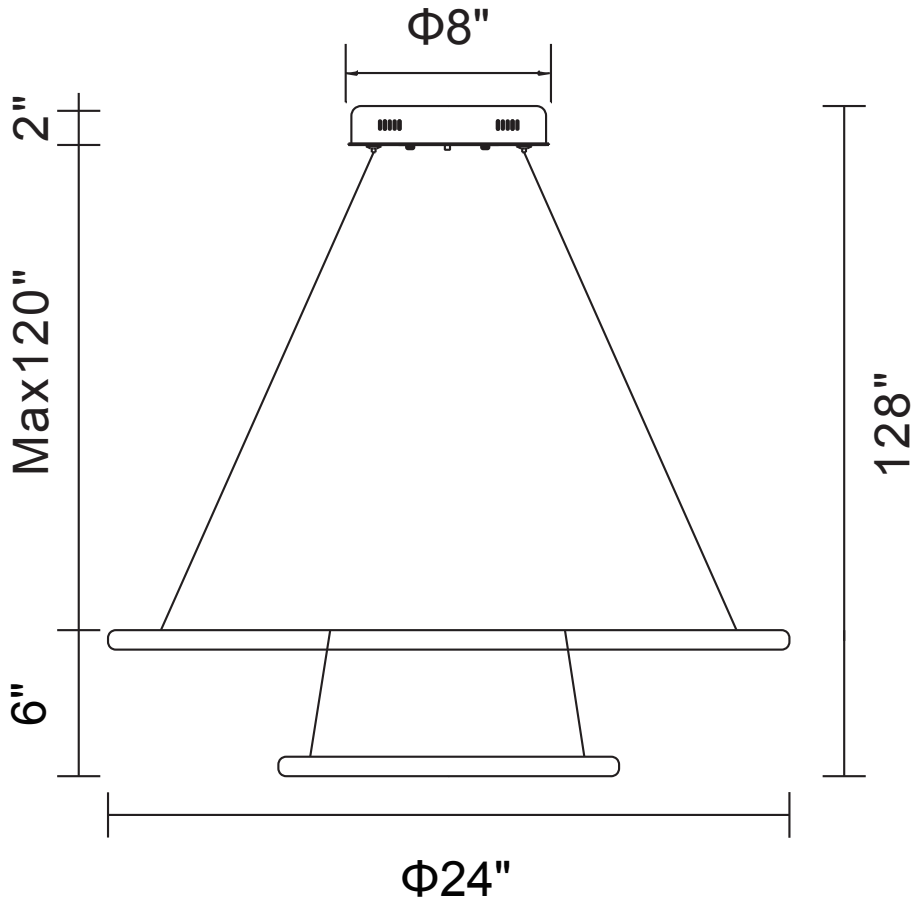

CWI LIGHTING

BRIGHTER LIVING. SIMPLIFIED.

PROJECT: _____

FIXTURE TYPE: _____

LOCATION: _____

CONTACT/PHONE: _____

Item	5665P24-2-103
Collection	ALLOHA
Finish	White
Glass	-----
Crystal	-----
Input	120V AC,60HZ,AC

Shade	-----
Length/Dia.	24"
Width/Ext.	-----
Height	6"
Maximum	128"
Lumens	1900

Light Source	LED
Bulb Info.	50W
Included	-----
Dimmable	Yes
Color	3000K
Weight	