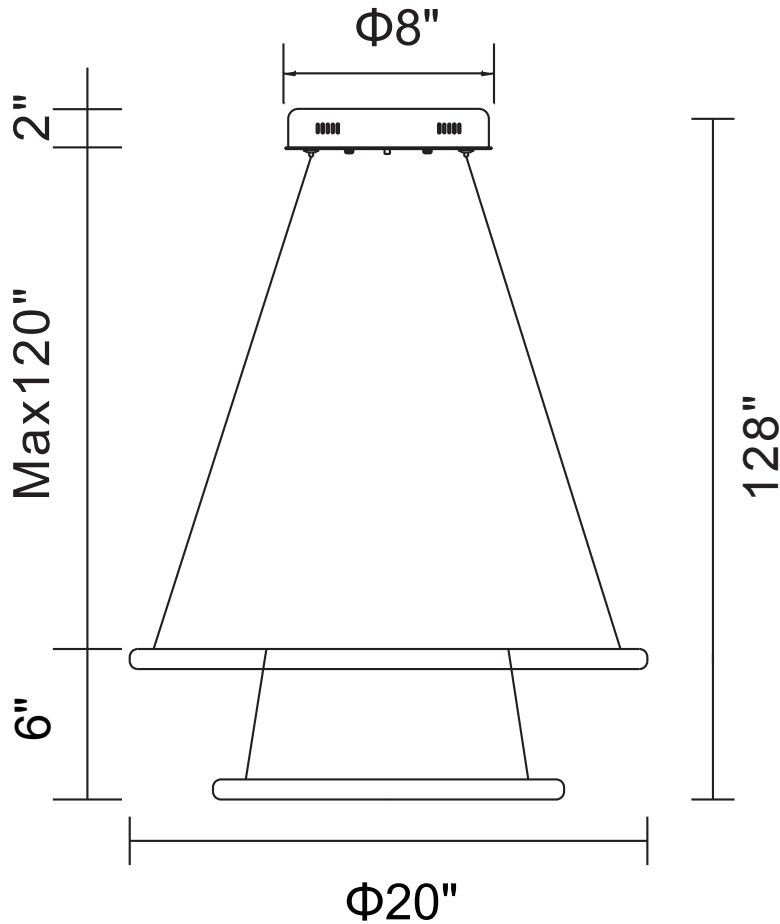

# CWI LIGHTING

BRIGHTER LIVING. SIMPLIFIED.

PROJECT: \_\_\_\_\_

FIXTURE TYPE: \_\_\_\_\_

LOCATION: \_\_\_\_\_

CONTACT/PHONE: \_\_\_\_\_

Item	5665P20-2-103
Collection	ALLOHA
Finish	White
Glass	-----
Crystal	-----
Input	120V AC,60HZ,AC

Shade	-----
Length/Dia.	20"
Width/Ext.	-----
Height	6"
Maximum	128"
Lumens	1700

Light Source	LED
Bulb Info.	36W
Included	-----
Dimmable	Yes
Color	3000K
Weight	