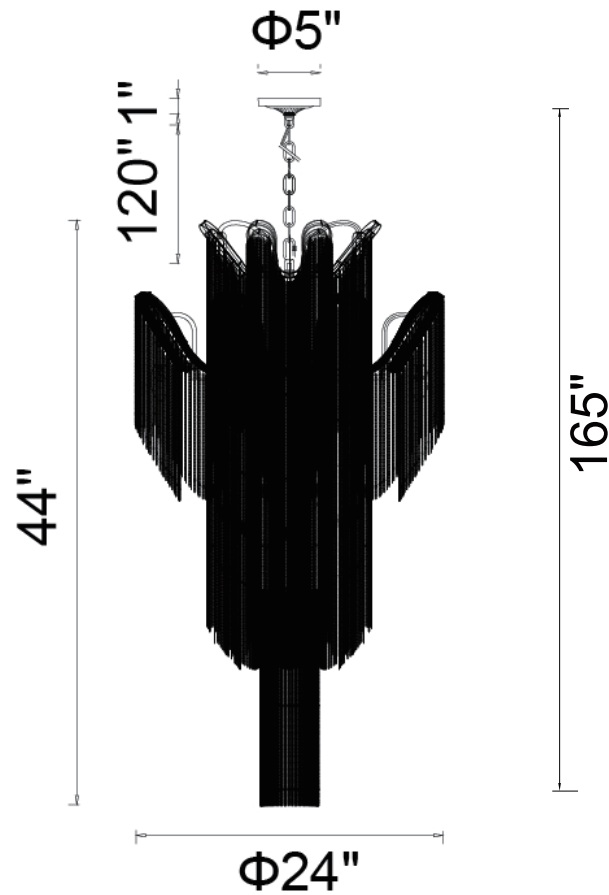

# CWI LIGHTING

BRIGHTER LIVING. SIMPLIFIED.

PROJECT: \_\_\_\_\_

FIXTURE TYPE: \_\_\_\_\_

LOCATION: \_\_\_\_\_

CONTACT/PHONE: \_\_\_\_\_

|            |                 |
|------------|-----------------|
| Item       | 5650P24C-12L    |
| Collection | DAISY           |
| Finish     | Chrome          |
| Glass      | -----           |
| Crystal    | -----           |
| Input      | 120V AC,60HZ,AC |

|             |       |
|-------------|-------|
| Shade       | ----- |
| Length/Dia. | 24"   |
| Width/Ext.  | ----- |
| Height      | 44"   |
| Maximum     | 165"  |
| Lumens      | ----- |

|              |        |
|--------------|--------|
| Light Source | E12    |
| Bulb Info.   | 16×60W |
| Included     | -----  |
| Dimmable     | No     |
| Color        | -----  |
| Weight       | -----  |