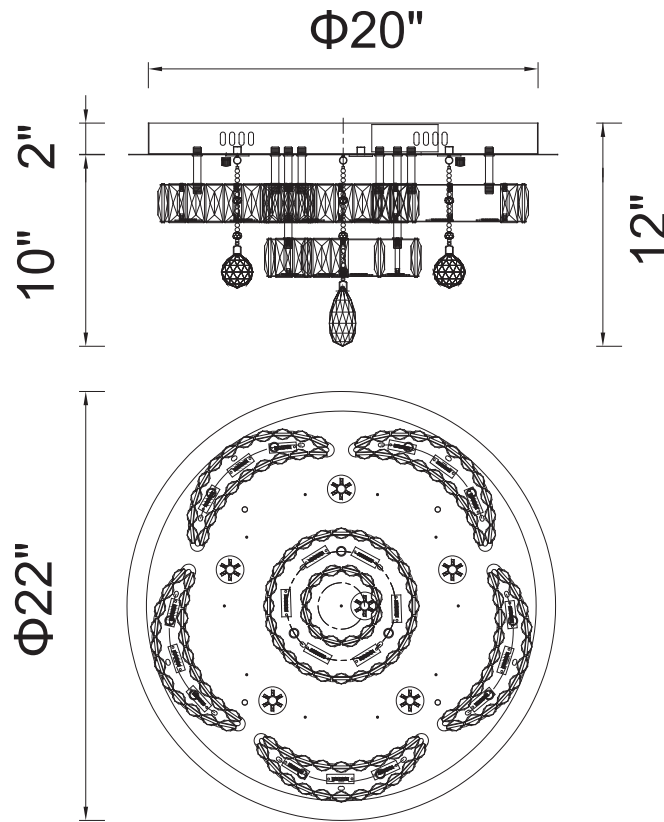

CWI LIGHTING

BRIGHTER LIVING. SIMPLIFIED.

PROJECT: _____

FIXTURE TYPE: _____

LOCATION: _____

CONTACT/PHONE: _____

Item	5644C22ST-R
Collection	CASCATA
Finish	Stainless Steel
Glass	-----
Crystal	Clear
Input	120V AC,60HZ,AC

Shade	-----
Length/Dia.	22"
Width/Ext.	-----
Height	12"
Maximum	-----
Lumens	1300

Light Source	LED
Bulb Info.	39W
Included	-----
Dimmable	No
Color	4000K
Weight	