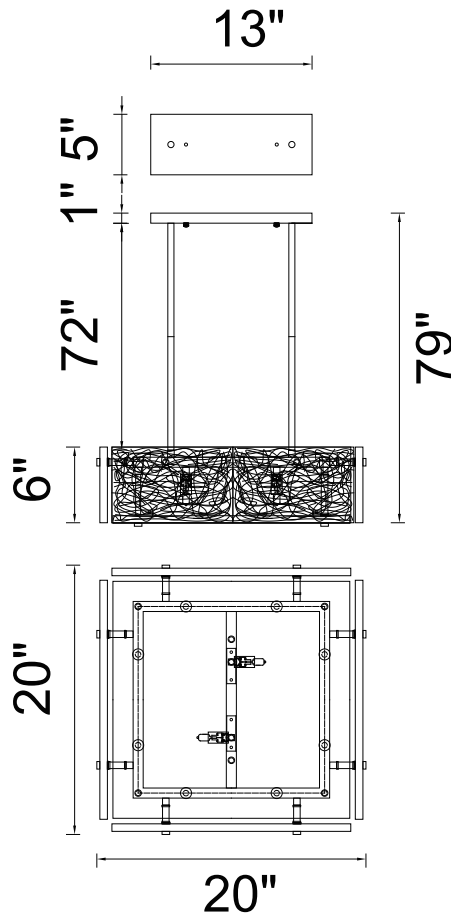

CWI LIGHTING

BRIGHTER LIVING. SIMPLIFIED.

PROJECT: _____

FIXTURE TYPE: _____

LOCATION: _____

CONTACT/PHONE: _____

Item	5641P20C
Collection	WILMA
Finish	Chrome
Glass	Clear+Smoke
Crystal	-----
Input	120V AC,60HZ,AC

Shade	-----
Length/Dia.	20"
Width/Ext.	20"
Height	6"
Maximum	79"
Lumens	-----

Light Source	G9
Bulb Info.	10×40W
Included	-----
Dimmable	No
Color	-----
Weight	