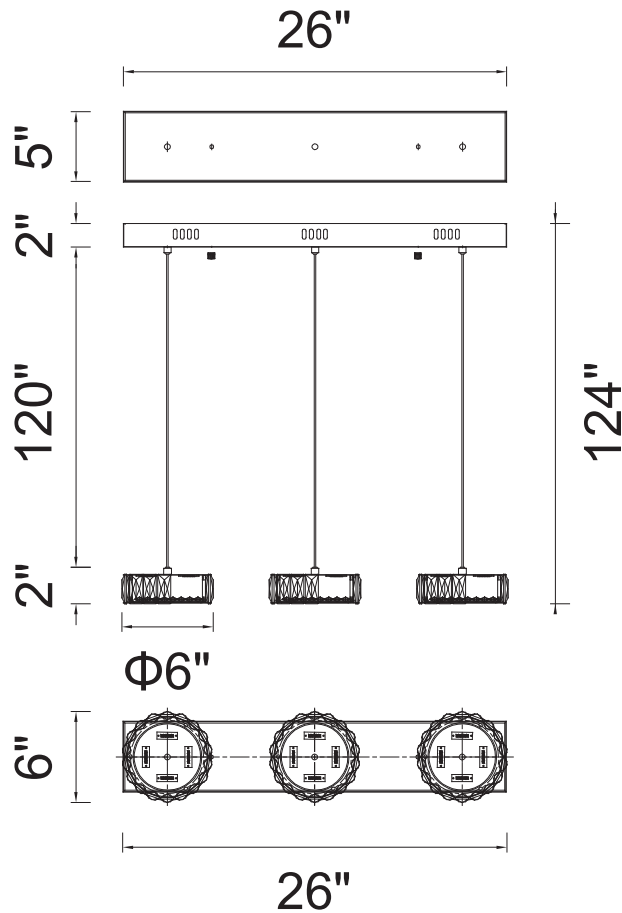

CWI LIGHTING

BRIGHTER LIVING. SIMPLIFIED.

PROJECT: _____

FIXTURE TYPE: _____

LOCATION: _____

CONTACT/PHONE: _____

Item	5626P26ST-RC
Collection	MILAN
Finish	Stainless Steel
Glass	-----
Crystal	Clear
Input	120V AC,60HZ,AC

Shade	-----
Length/Dia.	26"
Width/Ext.	6"
Height	2"
Maximum	124"
Lumens	700

Light Source	LED
Bulb Info.	12W
Included	-----
Dimmable	No
Color	4000K
Weight	