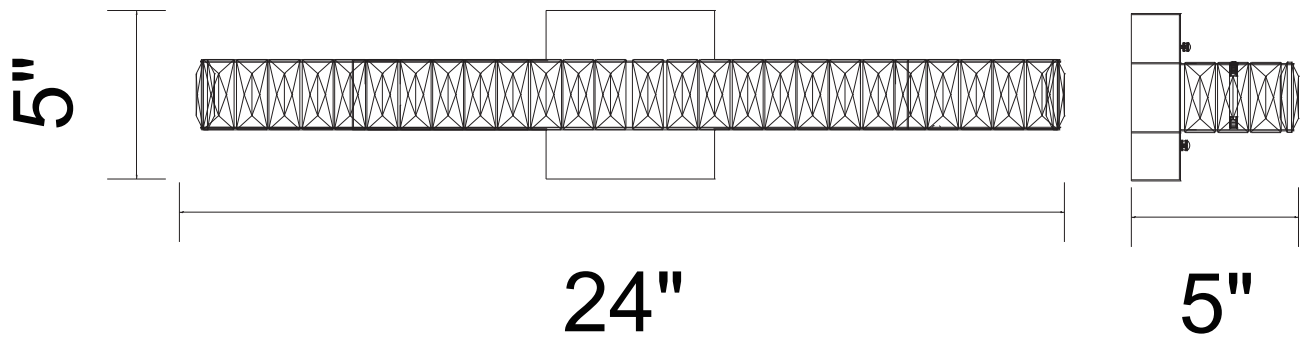

CWI LIGHTING

BRIGHTER LIVING. SIMPLIFIED.

PROJECT: _____
 FIXTURE TYPE: _____
 LOCATION: _____
 CONTACT/PHONE: _____

Item	5624W24ST
Collection	MILAN
Finish	Chrome
Glass	-----
Crystal	Clear
Input	120V AC,60HZ,AC

Shade	-----
Length/Dia.	24"
Width/Ext.	5"
Height	5"
Maximum	5"
Lumens	1000

Light Source	LED
Bulb Info.	8W
Included	-----
Dimmable	Yes
Color	4000K
Weight	