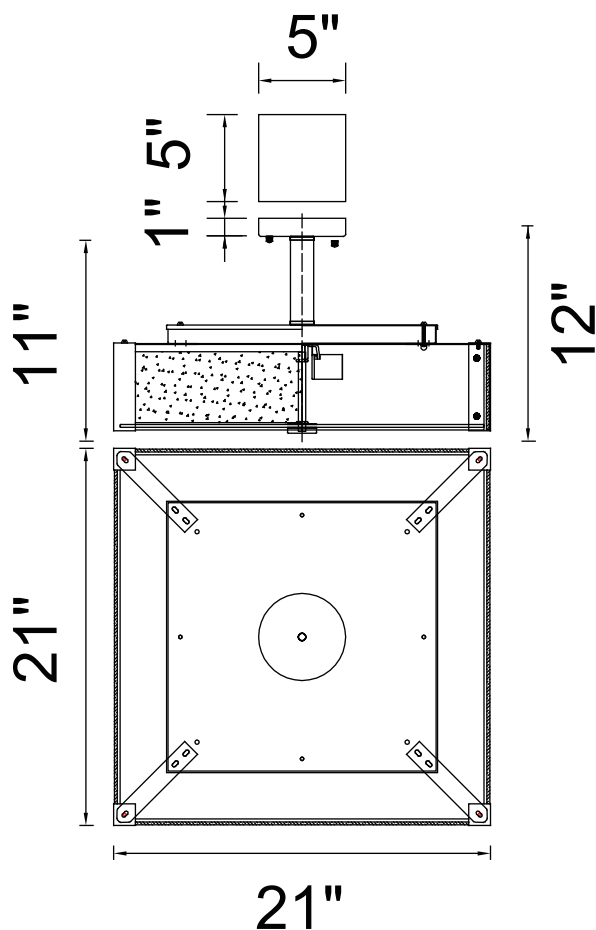

CWI LIGHTING

BRIGHTER LIVING. SIMPLIFIED.

PROJECT: _____

FIXTURE TYPE: _____

LOCATION: _____

CONTACT/PHONE: _____

Item	5571P21C-S
Collection	LUCIE
Finish	Chrome
Glass	Frosted
Crystal	-----
Input	120V AC,60HZ,AC

Shade	-----
Length/Dia.	21"
Width/Ext.	21"
Height	-----
Maximum	12"
Lumens	-----

Light Source	E26
Bulb Info.	5×60W
Included	-----
Dimmable	No
Color	-----
Weight	-----