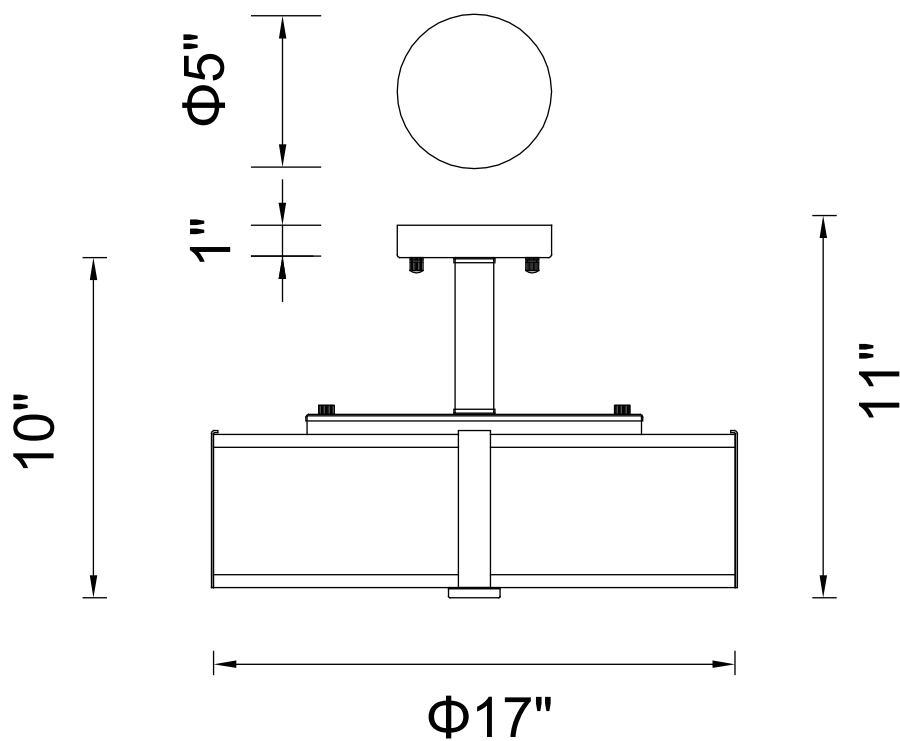

CWI LIGHTING

BRIGHTER LIVING. SIMPLIFIED.

PROJECT: _____
 FIXTURE TYPE: _____
 LOCATION: _____
 CONTACT/PHONE: _____

Item	5571P17C-R
Collection	LUCIE
Finish	Chrome
Glass	Frosted
Crystal	-----
Input	120V AC,60HZ,AC

Shade	-----
Length/Dia.	17"
Width/Ext.	-----
Height	11"
Maximum	-----
Lumens	-----

Light Source	E26
Bulb Info.	4×60W
Included	-----
Dimmable	No
Color	-----
Weight	-----