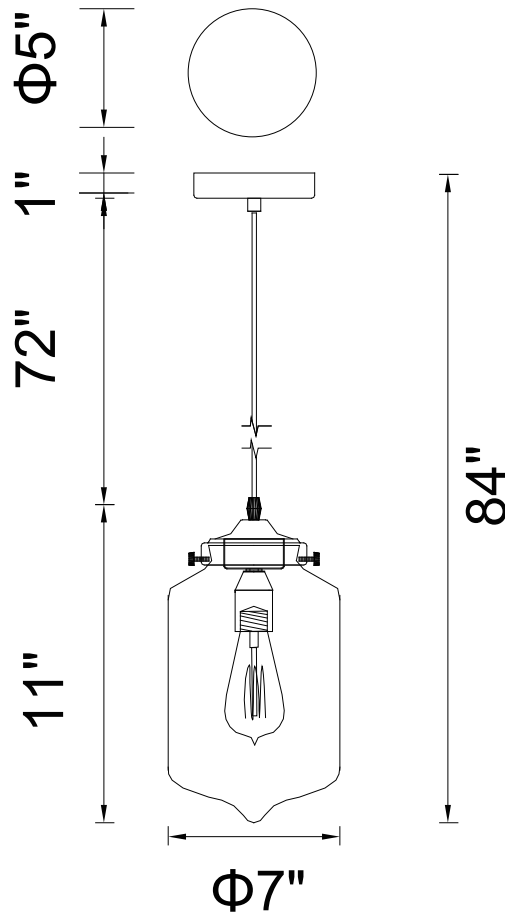

# CWI LIGHTING

BRIGHTER LIVING. SIMPLIFIED.

PROJECT: \_\_\_\_\_

FIXTURE TYPE: \_\_\_\_\_

LOCATION: \_\_\_\_\_

CONTACT/PHONE: \_\_\_\_\_

Item	5570P7
Collection	GLASS
Finish	Black
Glass	Smoke
Crystal	-----
Input	120V AC,60HZ,AC

Shade	-----
Length/Dia.	7"
Width/Ext.	-----
Height	11"
Maximum	84"
Lumens	-----

Light Source	E26
Bulb Info.	1×60W
Included	-----
Dimmable	No
Color	-----
Weight	