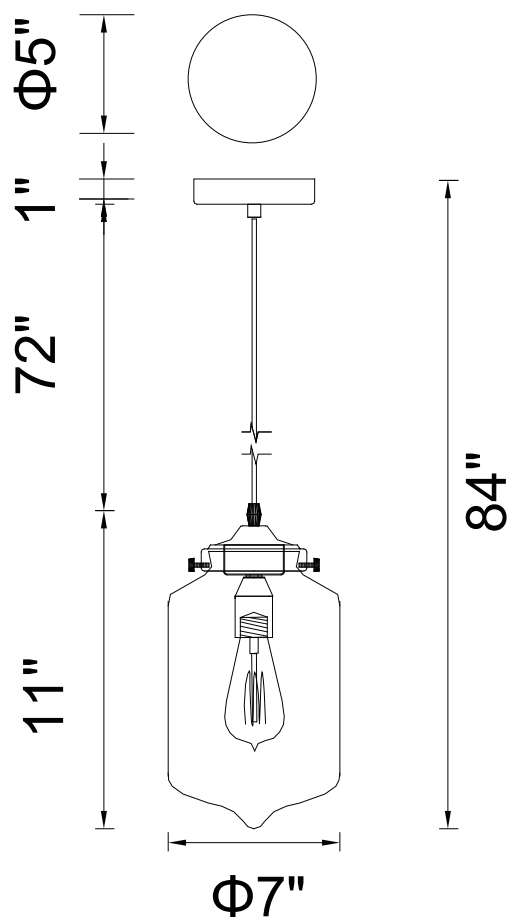

# CWI LIGHTING

BRIGHTER LIVING. SIMPLIFIED.

PROJECT: \_\_\_\_\_

FIXTURE TYPE: \_\_\_\_\_

LOCATION: \_\_\_\_\_

CONTACT/PHONE: \_\_\_\_\_

Item	5570P7
Collection	GLASS
Finish	Black
Glass	Clear
Crystal	-----
Input	120V AC,60HZ,AC

Shade	-----
Length/Dia.	7"
Width/Ext.	-----
Height	11"
Maximum	84"
Lumens	-----

Light Source	E26
Bulb Info.	1×60W
Included	-----
Dimmable	No
Color	-----
Weight	-----