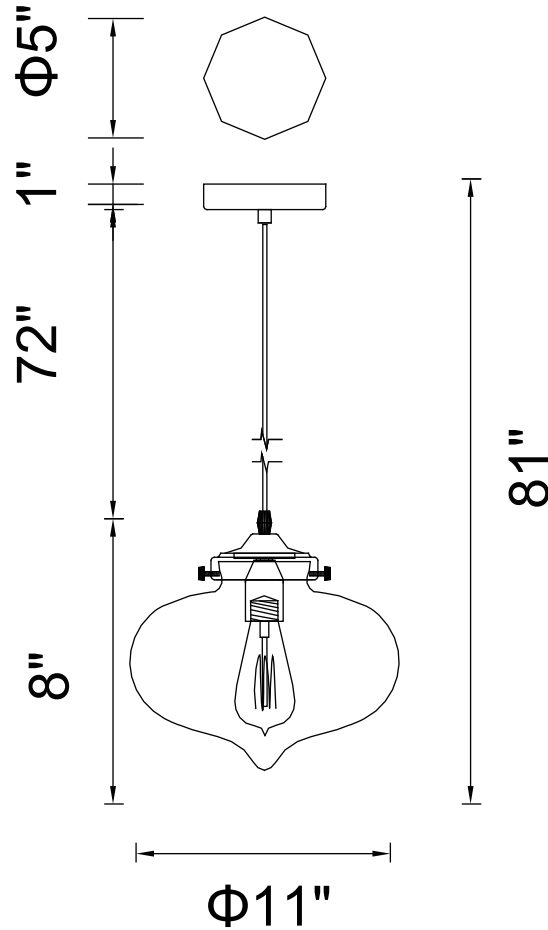

CWI LIGHTING

BRIGHTER LIVING. SIMPLIFIED.

PROJECT: _____

FIXTURE TYPE: _____

LOCATION: _____

CONTACT/PHONE: _____

Item	5570P11
Collection	GLASS
Finish	Black
Glass	Clear
Crystal	-----
Input	120V AC,60HZ,AC

Shade	-----
Length/Dia.	11"
Width/Ext.	-----
Height	8"
Maximum	81"
Lumens	-----

Light Source	E26
Bulb Info.	1×60W
Included	-----
Dimmable	No
Color	-----
Weight	-----