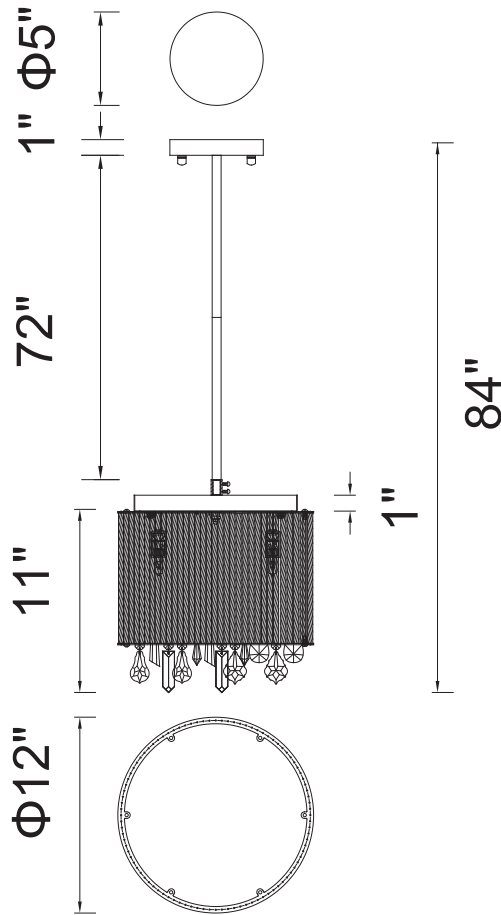

CWI LIGHTING

BRIGHTER LIVING. SIMPLIFIED.

PROJECT: _____

FIXTURE TYPE: _____

LOCATION: _____

CONTACT/PHONE: _____

Item	5562C12C
Collection	BENSON
Finish	Chrome
Glass	-----
Crystal	Clear
Input	120V AC,60HZ,AC

Shade	-----
Length/Dia.	12"
Width/Ext.	-----
Height	11"
Maximum	84"
Lumens	-----

Light Source	G9
Bulb Info.	4x40W
Included	-----
Dimmable	No
Color	-----
Weight	