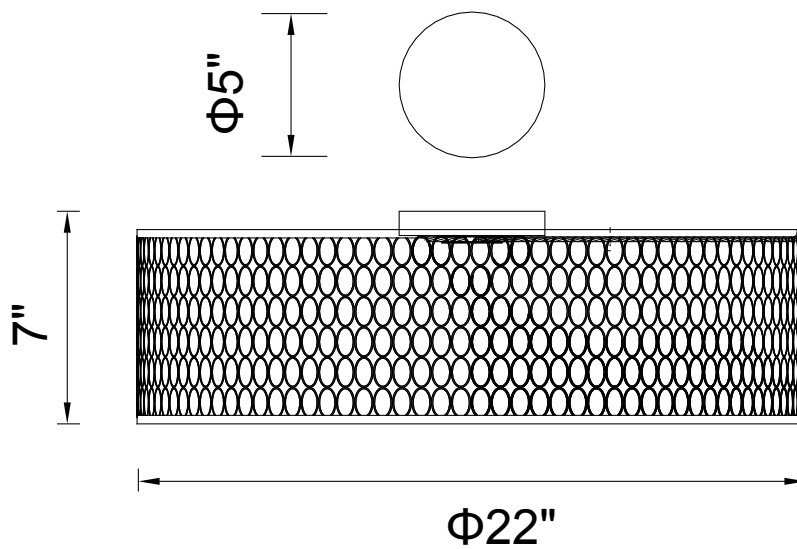

CWI LIGHTING

BRIGHTER LIVING. SIMPLIFIED.

PROJECT: _____

FIXTURE TYPE: _____

LOCATION: _____

CONTACT/PHONE: _____

Item	5555C22SN
Collection	MIKAYLA
Finish	Satin Nickel
Glass	-----
Crystal	-----
Input	120V AC,60HZ,AC

Shade	-----
Length/Dia.	22"
Width/Ext.	-----
Height	7"
Maximum	-----
Lumens	-----

Light Source	E26
Bulb Info.	5×60W
Included	-----
Dimmable	No
Color	-----
Weight	-----