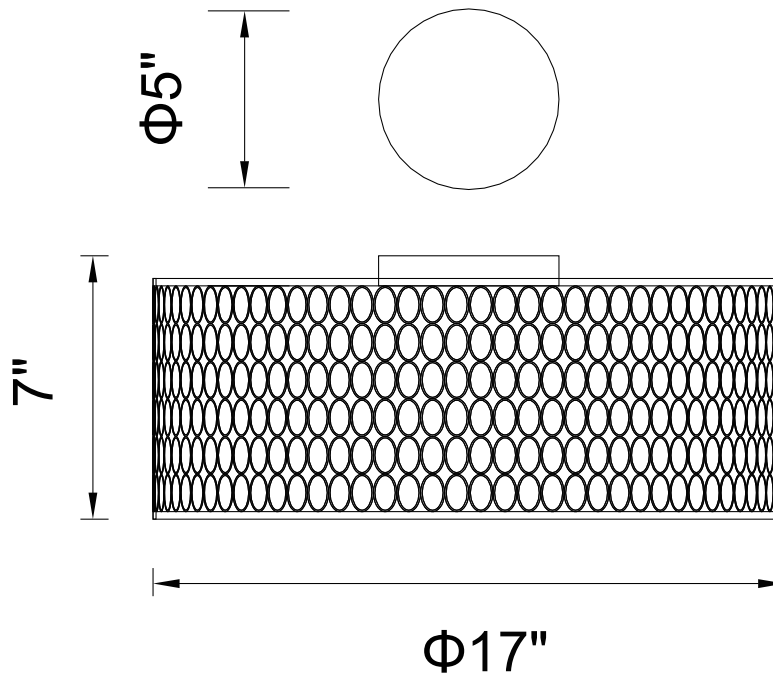

CWI LIGHTING

BRIGHTER LIVING. SIMPLIFIED.

PROJECT: _____

FIXTURE TYPE: _____

LOCATION: _____

CONTACT/PHONE: _____

Item	5555C17SN
Collection	MIKAYLA
Finish	Satin Nickel
Glass	-----
Crystal	-----
Input	120V AC,60HZ,AC

Shade	-----
Length/Dia.	17"
Width/Ext.	-----
Height	7"
Maximum	-----
Lumens	-----

Light Source	E26
Bulb Info.	3×60W
Included	-----
Dimmable	No
Color	-----
Weight	-----