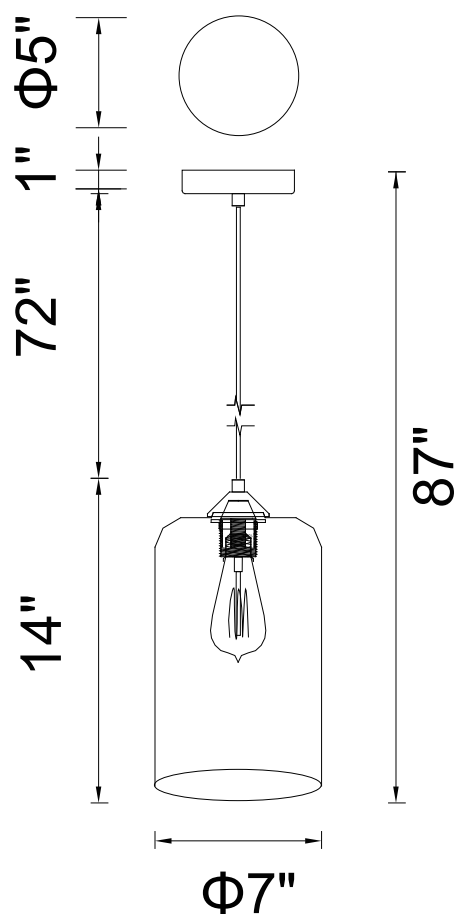

CWI LIGHTING

BRIGHTER LIVING. SIMPLIFIED.

PROJECT: _____

FIXTURE TYPE: _____

LOCATION: _____

CONTACT/PHONE: _____

Item	5553P7
Collection	GLASS
Finish	Black
Glass	Smoke
Crystal	-----
Input	120V AC,60HZ,AC

Shade	-----
Length/Dia.	7"
Width/Ext.	-----
Height	14"
Maximum	87"
Lumens	-----

Light Source	E26
Bulb Info.	1×60W
Included	-----
Dimmable	No
Color	-----
Weight	-----