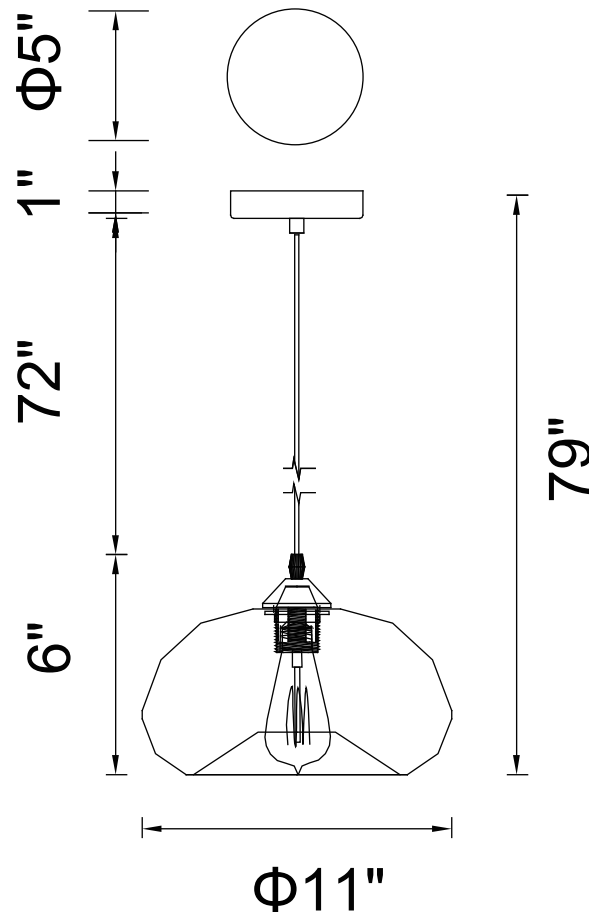

CWI LIGHTING

BRIGHTER LIVING. SIMPLIFIED.

PROJECT: _____

FIXTURE TYPE: _____

LOCATION: _____

CONTACT/PHONE: _____

Item	5553P11
Collection	GLASS
Finish	Black
Glass	Clear
Crystal	-----
Input	120V AC,60HZ,AC

Shade	-----
Length/Dia.	16"
Width/Ext.	-----
Height	12"
Maximum	85"
Lumens	-----

Light Source	E26
Bulb Info.	1×60W
Included	-----
Dimmable	No
Color	-----
Weight	-----