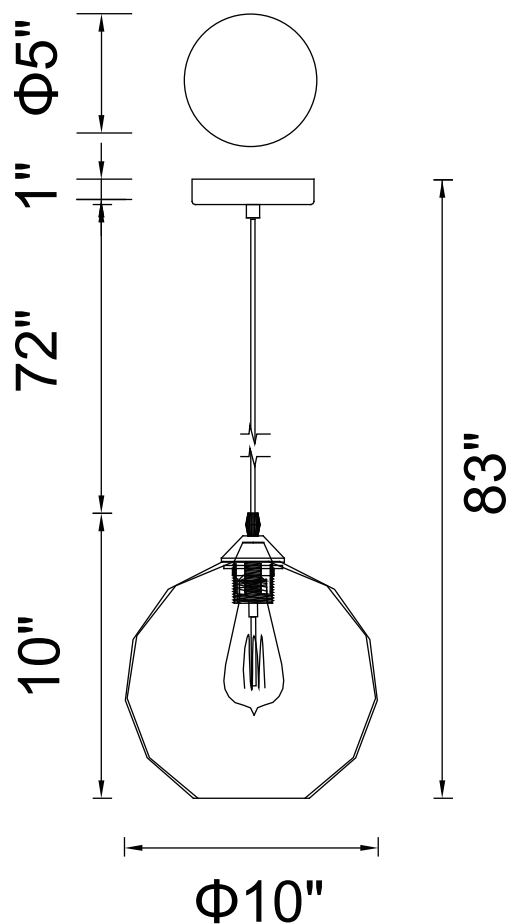

CWI LIGHTING

BRIGHTER LIVING. SIMPLIFIED.

PROJECT: _____

FIXTURE TYPE: _____

LOCATION: _____

CONTACT/PHONE: _____

Item	5553P10
Collection	GLASS
Finish	Black
Glass	Clear
Crystal	-----
Input	120V AC,60HZ,AC

Shade	-----
Length/Dia.	10"
Width/Ext.	-----
Height	10"
Maximum	83"
Lumens	-----

Light Source	E26
Bulb Info.	1×60W
Included	-----
Dimmable	No
Color	-----
Weight	