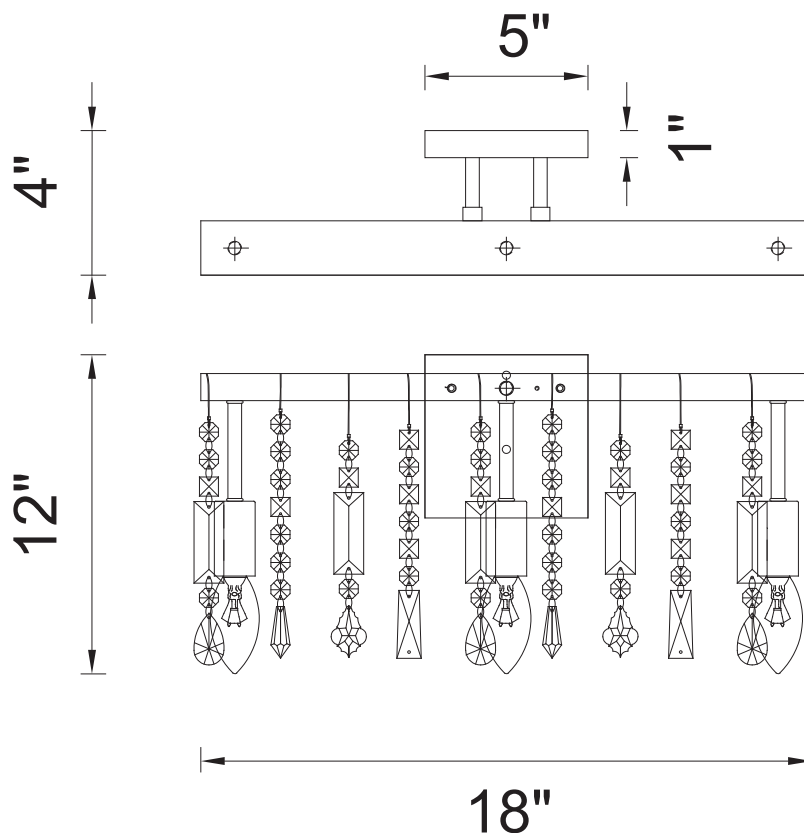

# CWI LIGHTING

BRIGHTER LIVING. SIMPLIFIED.

PROJECT: \_\_\_\_\_

FIXTURE TYPE: \_\_\_\_\_

LOCATION: \_\_\_\_\_

CONTACT/PHONE: \_\_\_\_\_

Item	5549W18C
Collection	JANINE
Finish	Chrome
Glass	-----
Crystal	Clear
Input	120V AC,60HZ,AC

Shade	-----
Length/Dia.	18"
Width/Ext.	4"
Height	12"
Maximum	-----
Lumens	-----

Light Source	E12
Bulb Info.	3×60W
Included	-----
Dimmable	No
Color	-----
Weight	