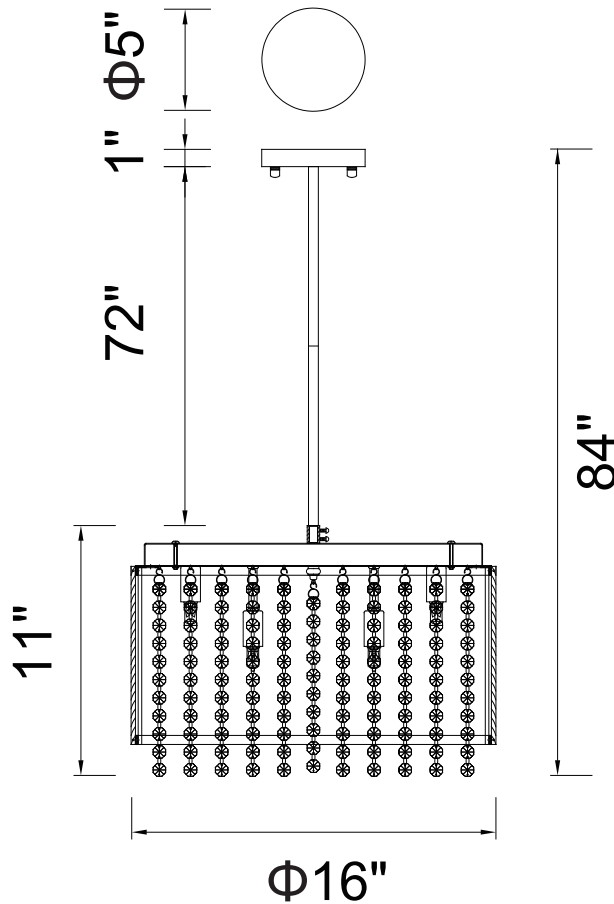

# CWI LIGHTING

BRIGHTER LIVING. SIMPLIFIED.

PROJECT: \_\_\_\_\_

FIXTURE TYPE: \_\_\_\_\_

LOCATION: \_\_\_\_\_

CONTACT/PHONE: \_\_\_\_\_

Item	5535P16C-R
Collection	CLAIRE
Finish	Chrome
Glass	-----
Crystal	Clear
Input	120V AC,60HZ,AC

Shade	-----
Length/Dia.	16"
Width/Ext.	-----
Height	11"
Maximum	84"
Lumens	-----

Light Source	G9
Bulb Info.	10×40W
Included	-----
Dimmable	No
Color	-----
Weight	