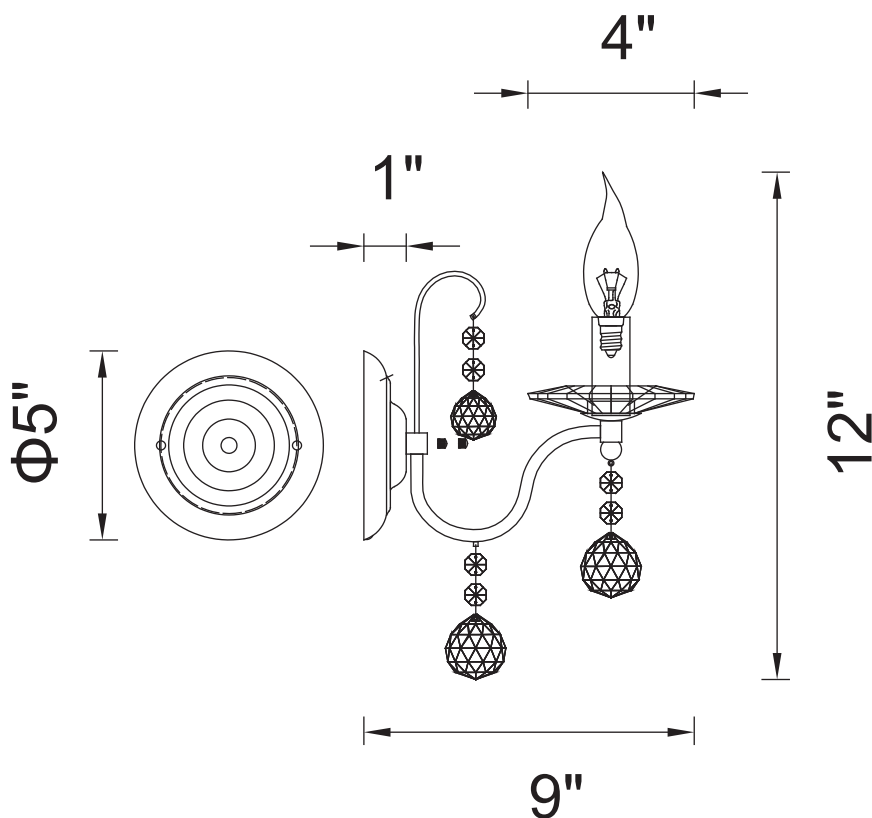

CWI LIGHTING

BRIGHTER LIVING. SIMPLIFIED.

PROJECT: _____

FIXTURE TYPE: _____

LOCATION: _____

CONTACT/PHONE: _____

Item	5507W5C-1
Collection	VALENTINA
Finish	Chrome
Glass	-----
Crystal	Clear
Input	120V AC,60HZ,AC

Shade	-----
Length/Dia.	4"
Width/Ext.	9"
Height	12"
Maximum	-----
Lumens	-----

Light Source	E12
Bulb Info.	1×60W
Included	-----
Dimmable	No
Color	-----
Weight	