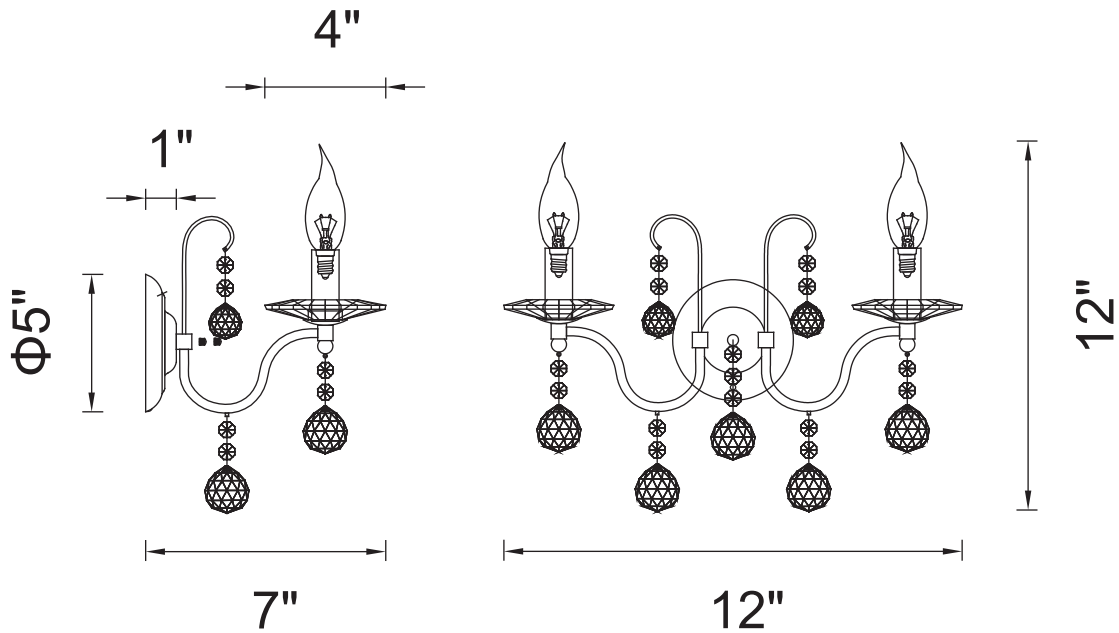

CWI LIGHTING

BRIGHTER LIVING. SIMPLIFIED.

PROJECT: _____

FIXTURE TYPE: _____

LOCATION: _____

CONTACT/PHONE: _____

Item	5507W12C-2
Collection	VALENTINA
Finish	Chrome
Glass	-----
Crystal	Clear
Input	120V AC,60HZ,AC

Shade	-----
Length/Dia.	4"
Width/Ext.	7"
Height	12"
Maximum	-----
Lumens	-----

Light Source	E12
Bulb Info.	2×60W
Included	-----
Dimmable	No
Color	-----
Weight	