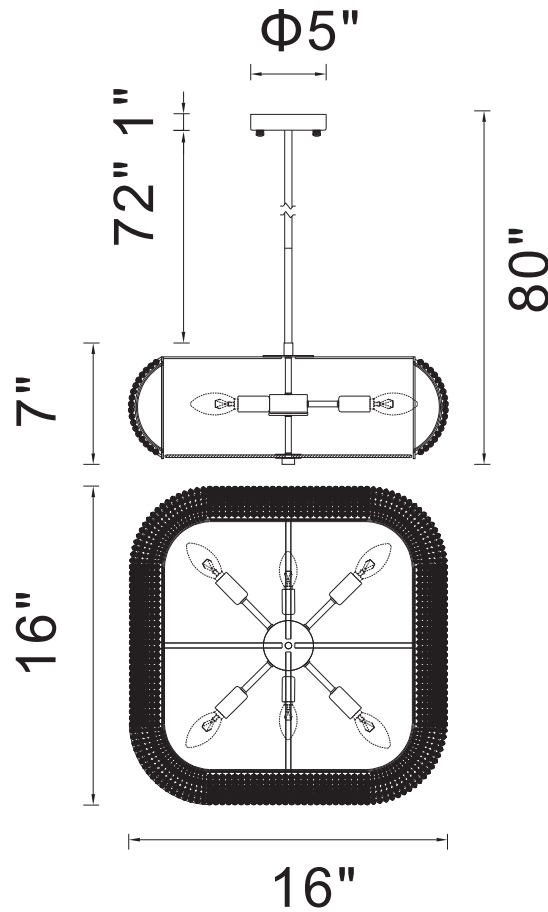

# CWI LIGHTING

BRIGHTER LIVING. SIMPLIFIED.

PROJECT: \_\_\_\_\_

FIXTURE TYPE: \_\_\_\_\_

LOCATION: \_\_\_\_\_

CONTACT/PHONE: \_\_\_\_\_

Item	5476P16C-S
Collection	TIFFANY
Finish	Chrome
Glass	-----
Crystal	Clear
Input	120V AC,60HZ,AC

Shade	-----
Length/Dia.	16"
Width/Ext.	16"
Height	7"
Maximum	80"
Lumens	-----

Light Source	E12
Bulb Info.	4x60W
Included	-----
Dimmable	No
Color	-----
Weight	