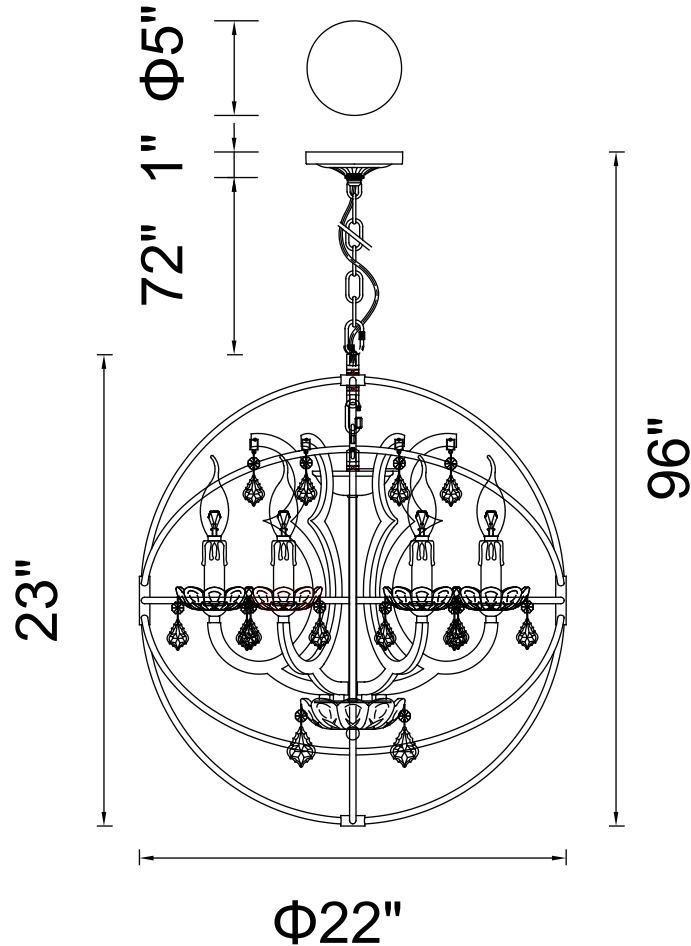

CWI LIGHTING

BRIGHTER LIVING. SIMPLIFIED.

PROJECT: _____

FIXTURE TYPE: _____

LOCATION: _____

CONTACT/PHONE: _____

Item	5465P22-DB
Collection	CAMPECHIA
Finish	Brown
Glass	-----
Crystal	-----
Input	120V AC,60HZ,AC

Shade	-----
Length/Dia.	22"
Width/Ext.	-----
Height	23"
Maximum	96"
Lumens	-----

Light Source	E12
Bulb Info.	6×60W
Included	-----
Dimmable	No
Color	-----
Weight	