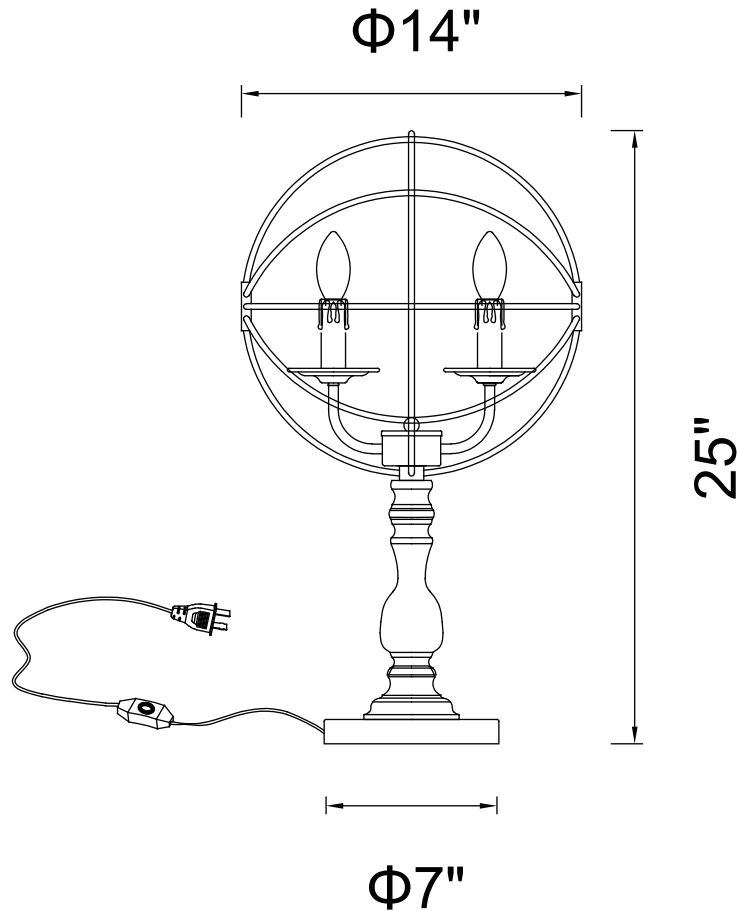

CWI LIGHTING

BRIGHTER LIVING. SIMPLIFIED.

PROJECT: _____

FIXTURE TYPE: _____

LOCATION: _____

CONTACT/PHONE: _____

Item	5464T14DB-3
Collection	ARZA
Finish	Brown
Glass	-----
Crystal	-----
Input	120V AC,60HZ,AC

Shade	-----
Length/Dia.	7"
Width/Ext.	-----
Height	25"
Maximum	-----
Lumens	-----

Light Source	E12
Bulb Info.	3×60W
Included	-----
Dimmable	No
Color	-----
Weight	