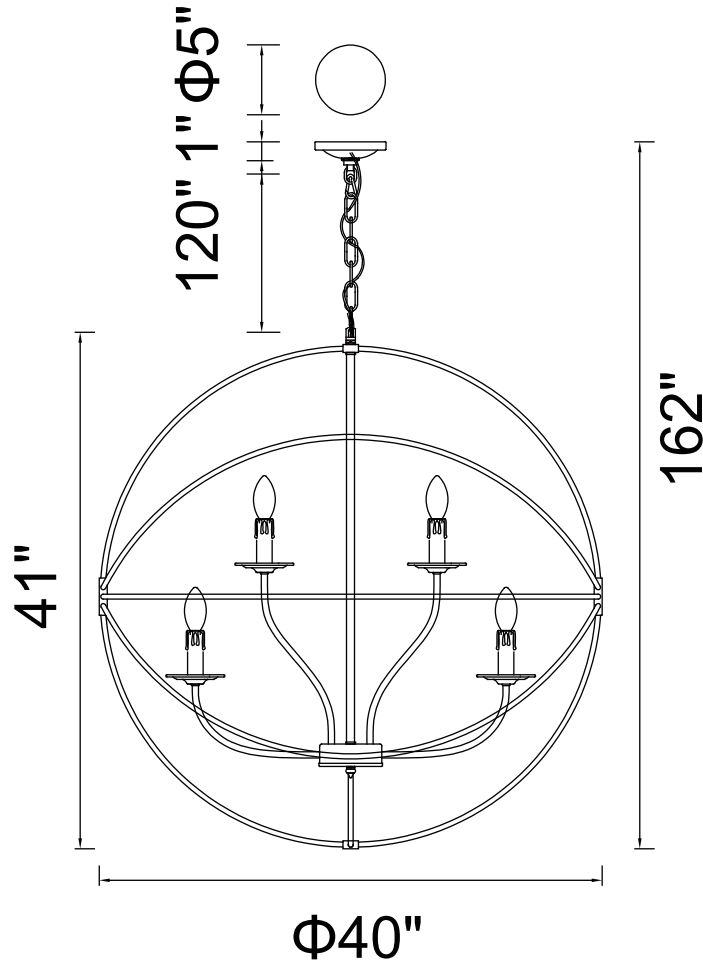

CWI LIGHTING

BRIGHTER LIVING. SIMPLIFIED.

PROJECT: _____

FIXTURE TYPE: _____

LOCATION: _____

CONTACT/PHONE: _____

Item	5464P40DB-12
Collection	ARZA
Finish	Brown
Glass	-----
Crystal	-----
Input	120V AC,60HZ,AC

Shade	-----
Length/Dia.	40"
Width/Ext.	-----
Height	41"
Maximum	162"
Lumens	-----

Light Source	E12
Bulb Info.	12×60W
Included	-----
Dimmable	No
Color	-----
Weight	-----