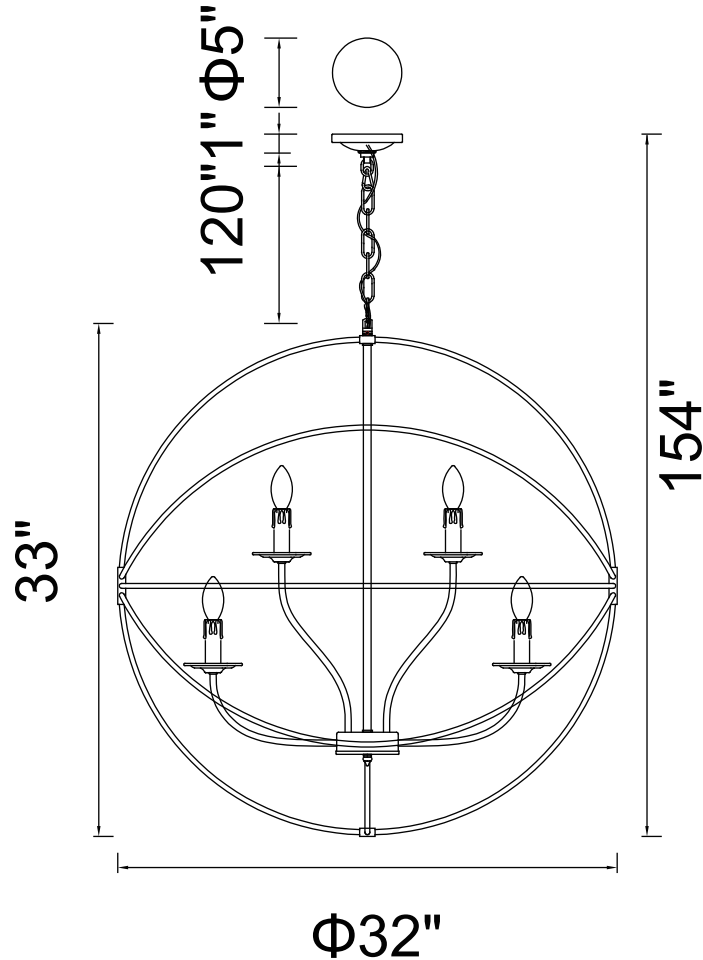

CWI LIGHTING

BRIGHTER LIVING. SIMPLIFIED.

PROJECT: _____

FIXTURE TYPE: _____

LOCATION: _____

CONTACT/PHONE: _____

Item	5464P32DB-9
Collection	ARZA
Finish	Brown
Glass	-----
Crystal	-----
Input	120V AC,60HZ,AC

Shade	-----
Length/Dia.	32"
Width/Ext.	-----
Height	33"
Maximum	154"
Lumens	-----

Light Source	E12
Bulb Info.	9×60W
Included	-----
Dimmable	No
Color	-----
Weight	