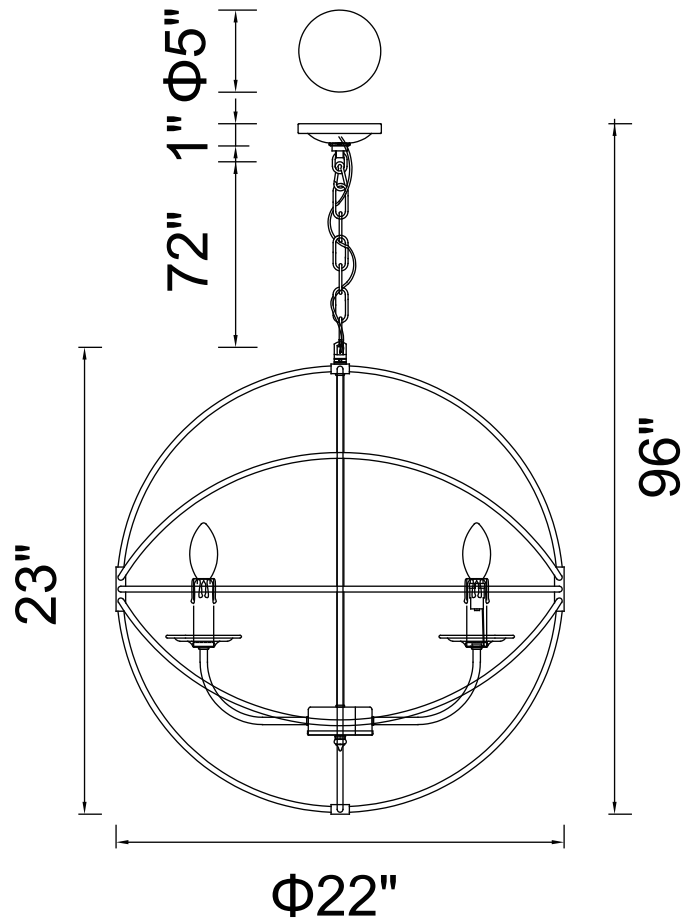

# CWI LIGHTING

BRIGHTER LIVING. SIMPLIFIED.

PROJECT: \_\_\_\_\_

FIXTURE TYPE: \_\_\_\_\_

LOCATION: \_\_\_\_\_

CONTACT/PHONE: \_\_\_\_\_

Item	5464P22DB-8
Collection	ARZA
Finish	Brown
Glass	-----
Crystal	-----
Input	120V AC,60HZ,AC

Shade	-----
Length/Dia.	22"
Width/Ext.	-----
Height	23"
Maximum	96"
Lumens	-----

Light Source	E12
Bulb Info.	8x60W
Included	-----
Dimmable	No
Color	-----
Weight	