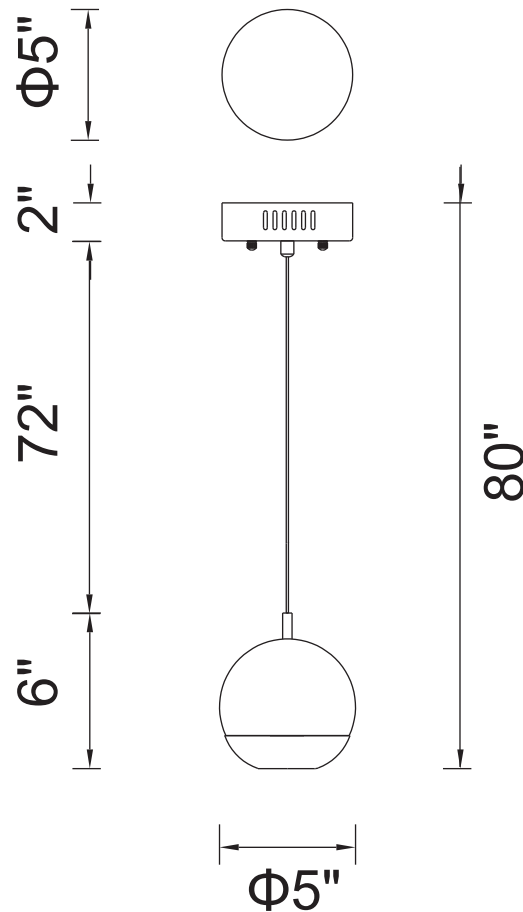

CWI LIGHTING

BRIGHTER LIVING. SIMPLIFIED.

PROJECT: _____

FIXTURE TYPE: _____

LOCATION: _____

CONTACT/PHONE: _____

Item	5444P5C-R
Collection	PERRIER
Finish	Chrome
Glass	-----
Crystal	Clear
Input	120V AC,60HZ,AC

Shade	-----
Length/Dia.	5"
Width/Ext.	-----
Height	6"
Maximum	80"
Lumens	-----

Light Source	G4
Bulb Info.	1×20W
Included	-----
Dimmable	No
Color	-----
Weight	