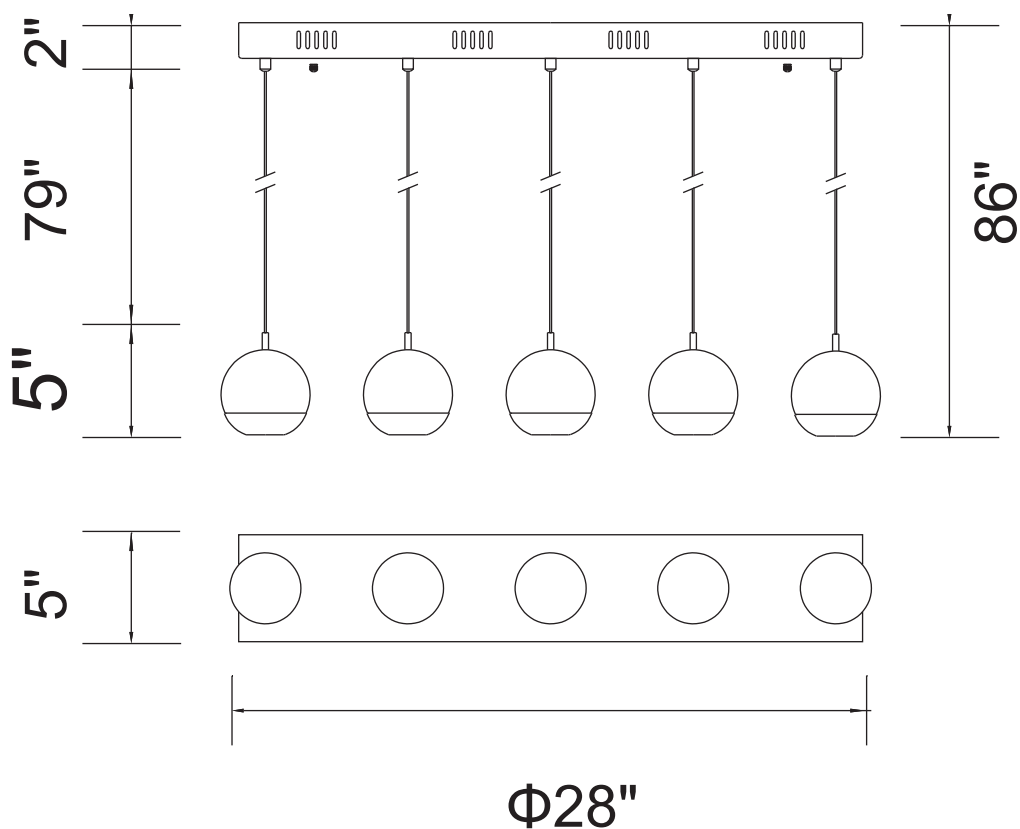

CWI LIGHTING

BRIGHTER LIVING. SIMPLIFIED.

PROJECT: _____
 FIXTURE TYPE: _____
 LOCATION: _____
 CONTACT/PHONE: _____

Item	5444P28C-RC
Collection	PERRIER
Finish	Chrome
Glass	-----
Crystal	Clear
Input	120V AC,60HZ,AC

Shade	-----
Length/Dia.	28"
Width/Ext.	5"
Height	5"
Maximum	86"
Lumens	-----

Light Source	G4
Bulb Info.	5×20W
Included	-----
Dimmable	No
Color	-----
Weight	