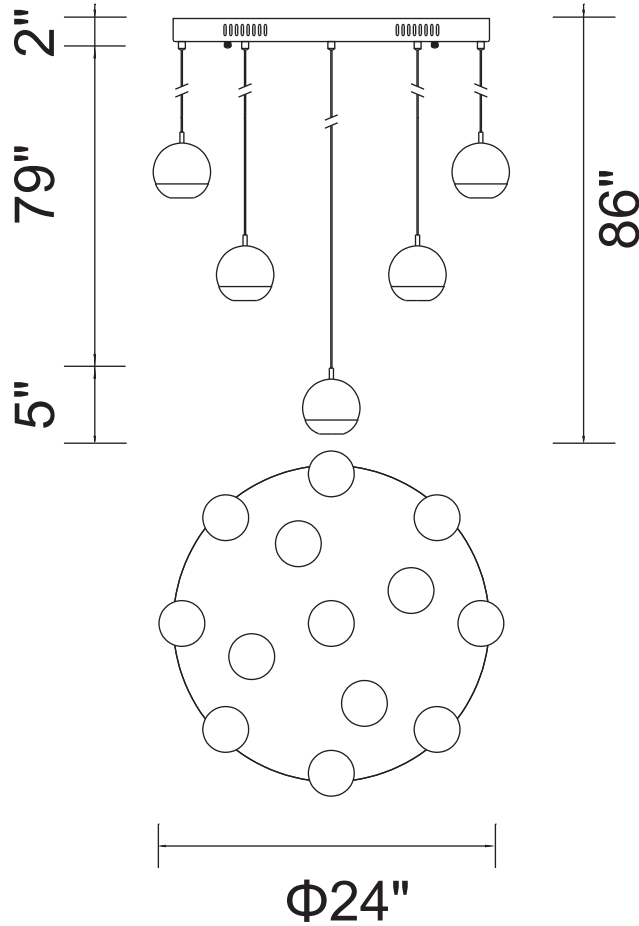

# CWI LIGHTING

BRIGHTER LIVING. SIMPLIFIED.

PROJECT: \_\_\_\_\_

FIXTURE TYPE: \_\_\_\_\_

LOCATION: \_\_\_\_\_

CONTACT/PHONE: \_\_\_\_\_

Item	5444P24C-R
Collection	PERRIER
Finish	Chrome
Glass	-----
Crystal	Clear
Input	120V AC,60HZ,AC

Shade	-----
Length/Dia.	24"
Width/Ext.	-----
Height	5"
Maximum	86"
Lumens	-----

Light Source	G4
Bulb Info.	13×20W
Included	-----
Dimmable	No
Color	-----
Weight	