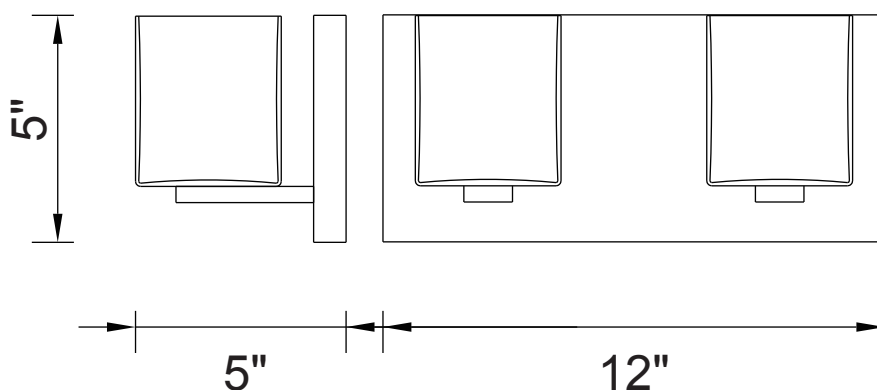

CWI LIGHTING

BRIGHTER LIVING. SIMPLIFIED.

PROJECT: _____
 FIXTURE TYPE: _____
 LOCATION: _____
 CONTACT/PHONE: _____

Item	5442W12SN
Collection	CRISTINI
Finish	Satin Nickel
Glass	Off White
Crystal	-----
Input	120V AC,60HZ,AC

Shade	-----
Length/Dia.	12"
Width/Ext.	5"
Height	5"
Maximum	-----
Lumens	-----

Light Source	G9
Bulb Info.	2x40W
Included	-----
Dimmable	No
Color	-----
Weight	